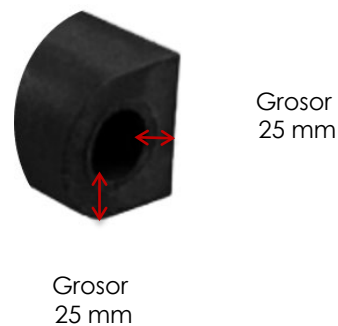

Ficha tecnica

RS Pro

RS Stock No : 1745969

Aduanas : 4016999790

RS Stock N°	Longitud (mm)	Ancho (mm)	Altura (mm)	Peso (kg)
1745969	1000	100	100	8,45

- Hecho en caucho de alta resistencia
- Colories : negro

Características :

- Protege muelles y muelles y otras instalaciones sensibles.
- Asegure con 3 pernos no suministrados. Agujeros $\varnothing 40$ mm
- Resiste temperaturas de $-40 / + 80$ ° C