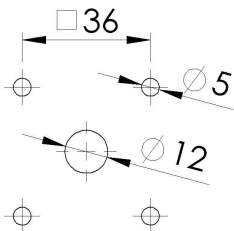

CAM SWITCH

Installation

Drilling plan
Front panel

CHANGEOVER SWITCHES WITH "0"

CHANGEOVER SWITCHES WITHOUT "0"