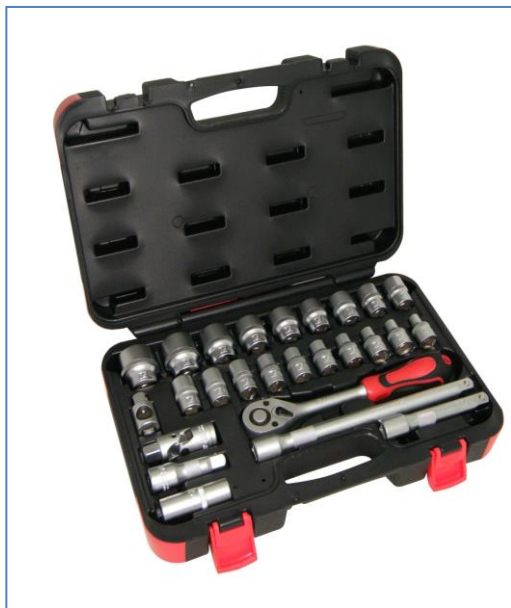

# 26 Piece 1/2in Socket Set

RS Stock number [817-9230](#)

- Chrome Vanadium steel sockets
- Blow moulded storage case

### Contents:

19 x 1/2in Sockets: 8, 9, 10, 11, 12, 13, 14, 15, 16, 17, 18, 19, 21, 22, 23, 24, 27, 30, 32mm

1 x 1/2in Spark Plug Socket: 16mm

3 x 1/4in Extension Bar 75mm, 125mm & 250mm

1x 1/2in Ratchet Handle

1x 1/2in Sliding T-Bar Head

1 x 1/2in Universal Joint

**817-9230**

**26 piece 1/2in Socket Set**  
**Set Contents**

<b>1/2in Square Drive</b>
<b>Ratchet Handle</b>
<b>Universal Joint</b>
<b>Sliding T-Bar</b>
<b>Extensions: 75; 125; 250 mm</b>
<b>Metric Sockets: 8, 9, 10, 11, 12, 13, 14, 15, 16, 17, 18, 19, 21, 22, 23, 24, 27, 30, 32 mm</b>
<b>Spark Plug Sockets: 16 mm</b>