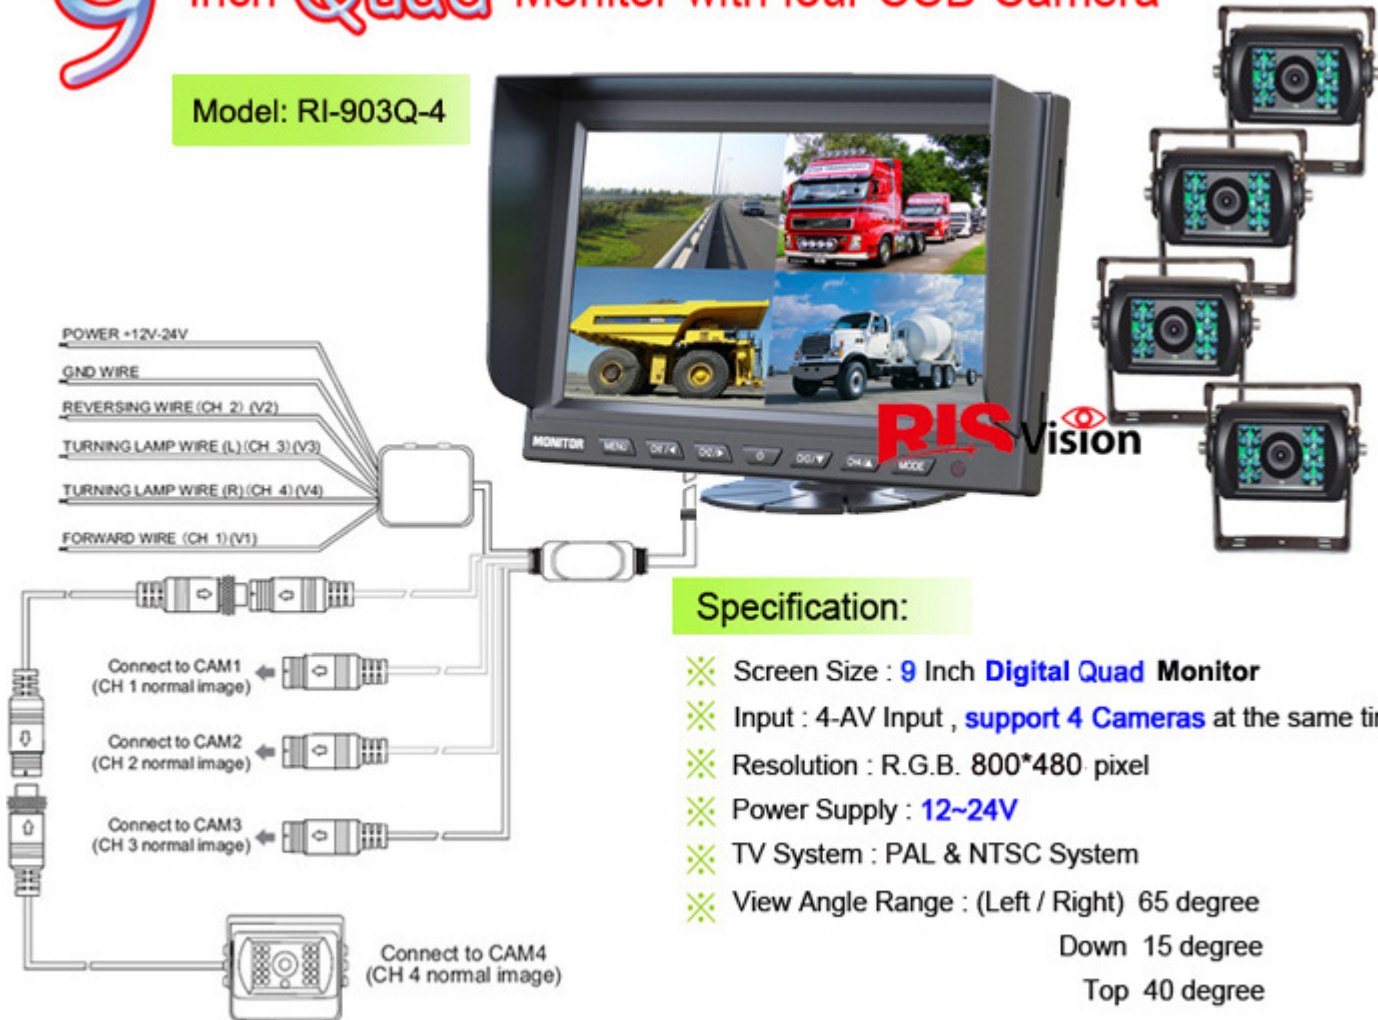

## 9 Inch Digital Quad Monitor System. Model : RM-903Q DVR

※ With 4pcs CCD Camera

※ With 4pcs 15 meter cable

### Model number : RM-903Q

- ◆ Monitor Size: 9 inch digital quad monitor
- ◆ Screen Ratio: 16:9
- ◆ Resolution : 800\*R.G.B\*480
- ◆ Back Light LED: 250 cd/m<sup>2</sup>
- ◆ Contrast : 500: 1
- ◆ Compatible system: NTSC & PAL (automatically) OSD control Color, Brightness, Contrast, Volume, Language (English, Deutsch, French, Spanish, Portugal, Italian, Dutch, Simplify Chinese)
- ◆ Anti -Shake: 4G
- ◆ Power: 12-24V DC
- ◆ Power consumption: <7W
- ◆ Max. Current: <550mA
- ◆ Working temperature: -10°C ~ 60°C
- ◆ Storage temperature: -20°C~70°C
- ◆ Size : 235mm\*170mm\*76mm
- ◆ Weight: 700g
- ◆ AV Inputs : 4 way video input, 1 way audio input
- ◆ Number of Trigger and display: 4 way trigger control, OSD can adjust the 4 way trigger switch
- ◆ Accessories: Remote controller, Power supply cable , User manual, Bracket

### Car Rear View Camera ( RC-502 )

- ◆ Image Pick-up Device : Sharp CCD ( Sony Optional )
- ◆ Number of Pixels : NTSC : 510(H)x492(V); PAL : 500(H)x582(V)
- ◆ Horizontal Resolution: 420 TV Lines
- ◆ IR LEDES : 18 blue LED
- ◆ Usable Illumination : 1 Lux(F:1.2), 0 Lux with IR LED
- ◆ Waterproof Resistance : IP 69
- ◆ IR project distance : 15 meters
- ◆ Scanning System : NTSC : 525 Lines, 60 Field/sec; PAL: 625 Lines, 50 Field/sec
- ◆ Sync System: Internal Synchronization
- ◆ Lens :2.8mm ,120 degree
- ◆ Video Output :1.0 Vp-p 75 ohm

## Specification:

- ✘ Screen Size : 9 Inch **Digital Quad Monitor**
- ✘ Input : 4-AV Input , **support 4 Cameras** at the same time
- ✘ Resolution : R.G.B. 800\*480 pixel
- ✘ Power Supply : **12~24V**
- ✘ TV System : PAL & NTSC System
- ✘ View Angle Range : (Left / Right) 65 degree  
Down 15 degree  
Top 40 degree