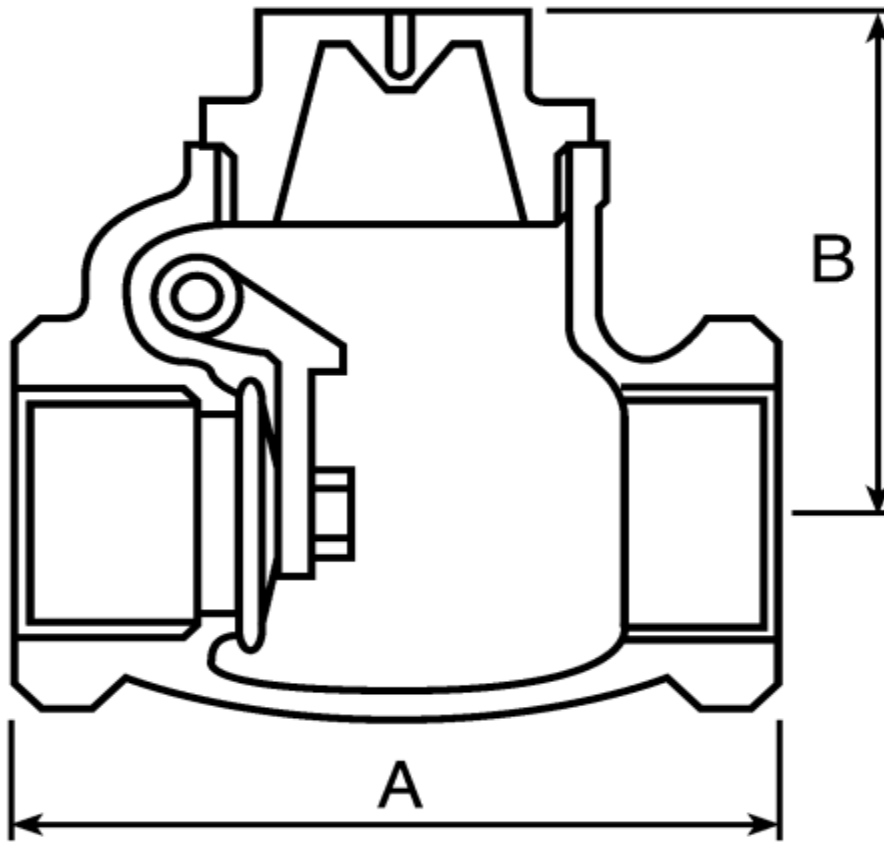

### Bronze Check Valve

Suitable for steam, water and oil applications

Metal-to-metal seat

Pressure rating 9 bar at 180°C, 20 bar at 100°C

### Note

Valves should only be mounted in the horizontal plane