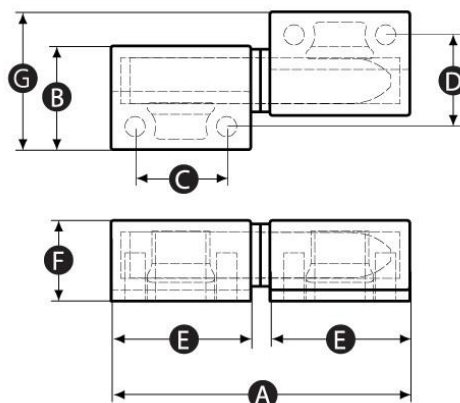

Datasheet

RS Pro Plastic Off-set Removable Lift-off Hinge

RS Stock No: 110-4574

Material

High impact resistant thermoplastic

Finish

Matt

Colour

Black

| Part No. | A | B | C | D | E | F | G | Thread size | Chirality |
|----------|----|----|------|------|----|----|----|-------------|--------------|
| 1104571 | 62 | 22 | 19 | 19 | 29 | 17 | 29 | M5 | Left Handed |
| 1104572 | 62 | 22 | 19 | 19 | 29 | 17 | 29 | M5 | Right Handed |
| 1104574 | 83 | 28 | 25.5 | 25.5 | 38 | 22 | 38 | M6 | Left Handed |
| 1104575 | 83 | 28 | 25.5 | 25.5 | 38 | 22 | 38 | M6 | Right Handed |

| Part No. | Radial load (Nm) | Axial load (Nm) | Recommended tightening torque (Nm) | Approx. shear force per screw (kN) |
|----------|------------------|-----------------|------------------------------------|------------------------------------|
| 1104571 | 170 | 490 | 1.5 | 0.28 |
| 1104572 | 170 | 490 | 1.5 | 0.28 |
| 1104574 | 220 | 640 | 2.5 | 0.5 |
| 1104575 | 220 | 640 | 2.5 | 0.5 |