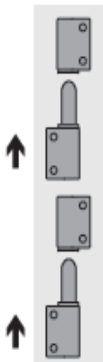

Part No.	A	B	C	D	E	F	G	Thread size	Chirality
1104571	62	22	19	19	29	17	29	M5	Left Handed
1104572	62	22	19	19	29	17	29	M5	Right Handed
1104574	83	28	25.5	25.5	38	22	38	M6	Left Handed
1104575	83	28	25.5	25.5	38	22	38	M6	Right Handed

Part No.	Radial load (Nm)	Axial load (Nm)	Recommended tightening torque (Nm)	Approx. shear force per screw (kN)
1104571	170	490	1.5	0.28
1104572	170	490	1.5	0.28
1104574	220	640	2.5	0.5
1104575	220	640	2.5	0.5

Mounting options

A Install hinges with matching vertical orientation to enable quick, easy and safe removal of doors without the use of tools.