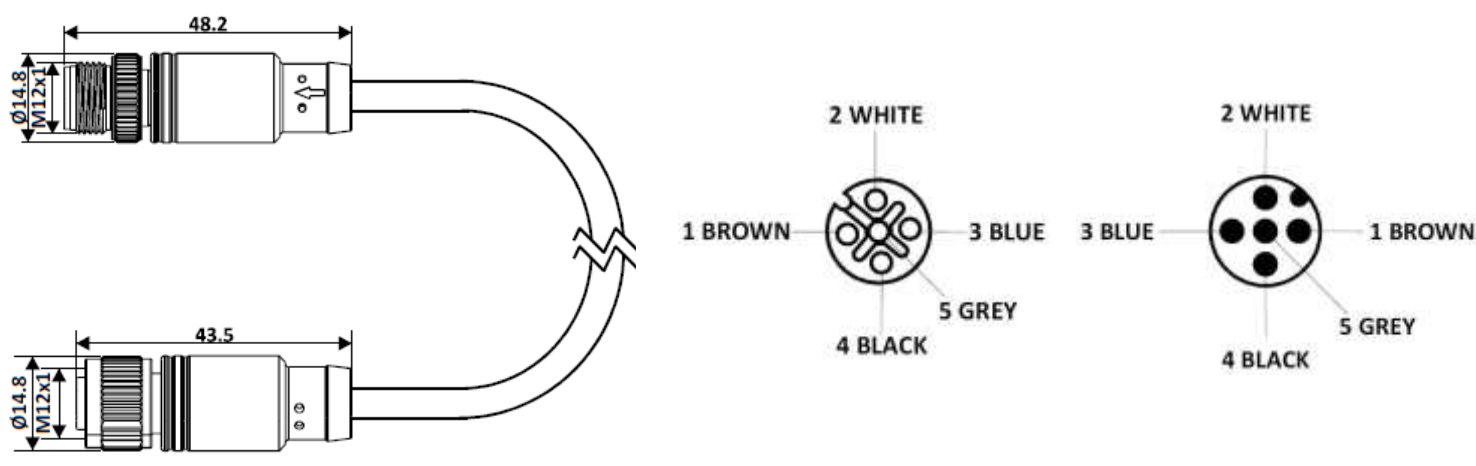

Cable Specifications

Cable Length-L	2 m
Cable Type	5 Core PVC Multi Strand
Sheath Color	Black
Cross Section of Wire	0.75 sq. mm

RS PRO M12 FEMALE TO MALE CONNECTOR

Core Dia	1.5 mm
Cable Dia	6.5 ± 0.1 mm

Protection Category

Similar Products

Stock No.	Brand	Product Name	Attribute 1	Attribute 2
877-1094	RS PRO	RS Pro M12 Female to Male Straight 5 core 2 m 0.34 sq. mm cable	M12 Female to Male Straight 5 Pole Cable Assembly 2 m	M12 Dual Connector Assembly

Connection Diagrams / Assembly Diagrams / Illustrations / Accessories

All Dimensions are in mm.