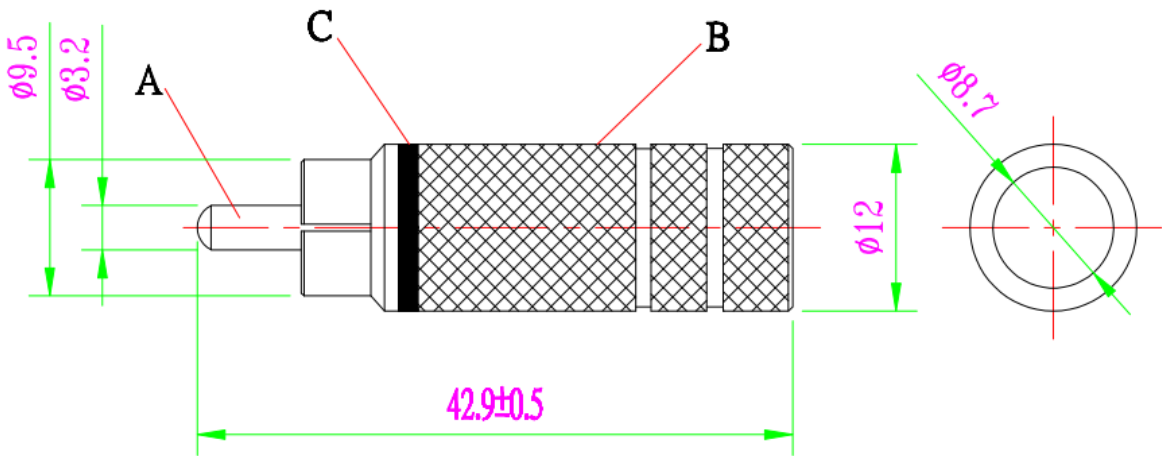

Datasheet

Straight Male Cable Mount RCA Plug, Nickel Plate

RS Stock 411-097

Dimensions: (mm)

NO	Description	Unit	Materials	Finish/Color
A.	Body	1	BRASS	NICKEL
B.	Shell	1	BRASS	NICKEL
C.	Color Ring	1	Plastic	YELLOW
D.				
E.				