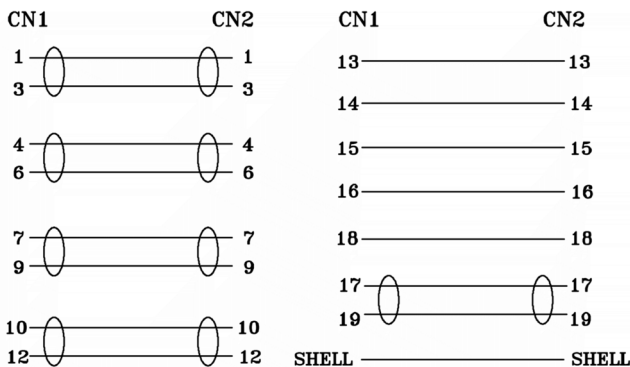

### RS PRO 3mtr HDMI M-M High Speed with Ethernet Cable - White

Stock number: 182-8508

EN

The RSPRO 3 metre male to male HDMI cable which has a white PVC jack and an outer diameter of 6mm. The connectors have a gold flash covering to prevent corrosion.

The connector hoods are also made of white PVC with a small foot print of 19.44mm wide and 11mm high, and have a strain relief to prevent the jacket splitting around the boot.

HDMI is possibly the most common display connection on the market which can be found on devices ranging from PC's, Bluray players, games consoles and more.