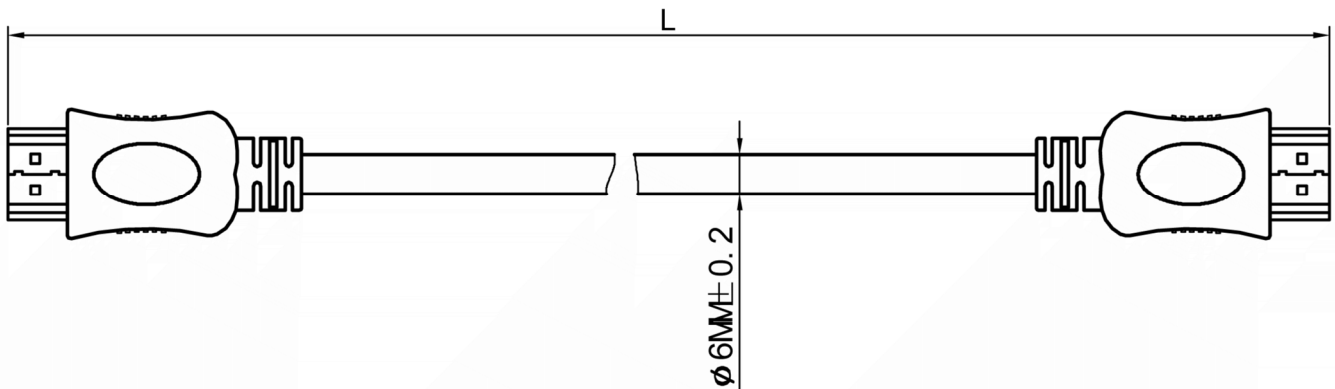

### RS PRO 3mtr HDMI M-M High Speed with Ethernet Cable - White

Stock number: 182-8508

EN

The RSPRO 3 metre male to male HDMI cable which has a white PVC jack and an outer diameter of 6mm. The connectors have a gold flash covering to prevent corrosion.

The connector hoods are also made of white PVC with a small foot print of 19.44mm wide and 11mm high, and have a strain relief to prevent the jacket splitting around the boot.

HDMI is possibly the most common display connection on the market which can be found on devices ranging from PC's, Bluray players, games consoles and more.

1. CABLE: 30AWG[(0.254MM BC\*1P+FAM)\*5PCS +0.254MM BC\*5C+AL+0.254MM BC+PVC6.0MM]  
OUTER JACKET BLACK IN COLOR OD:6.0MM±0.2mm
2. HOOD: MOLDING TYPE,BLACK IN COLOR
3. CABLE ELECTRICAL TEST:  
100% OPEN SHORT & MISS WIRE TEST.
4. PACKING: 1PC/POLYBAG