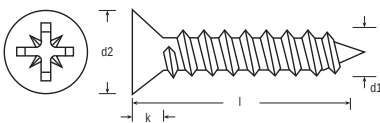

# Recessed Countersunk, Twinthread Woodscrew, Hardened Steel, Bright Zinc Plated

RS Stock No **529129**  
Size **8g x 1.1/2**

		No. 4	No. 5	No. 6	No. 7	No. 8	No. 10	No. 12
<b>d2</b>	<b>max.</b>	5.49	6.20	6.91	7.62	8.33	9.75	11.18
<b>d1</b>	<b>max.</b>	2.87	3.23	3.58	3.94	4.29	5.00	5.72
<b>k</b>	<b>max.</b>	1.63	1.85	2.08	2.31	2.54	2.97	3.43
<b>Recess No.</b>		1	2	2	2	2	2	3