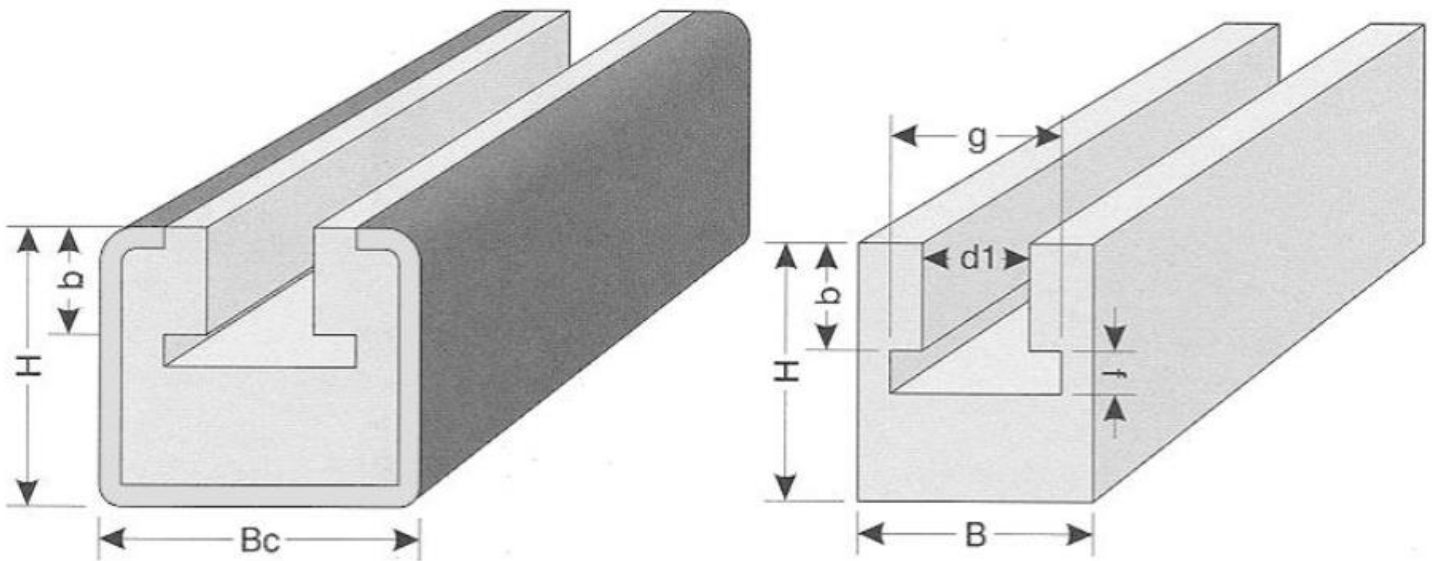

Datasheet

RS Pro Semi Encapsulated Simplex Chain Guides

With or without C profile in UHMWPe (green)

C Profile Type	Bc	H	Common Dimensions		
			Pitch	d1	f
1465472	30	24	3/8" x 7/32"	6.6	4.3
1465473	30	24	5/8" x 3/8"	10.4	5.3

Plain Type	B	H	b	Common Dimensions		
				Pitch	d1	f
1465474	24	30	7.6	1/2" x 5/16"	8.7	5.1