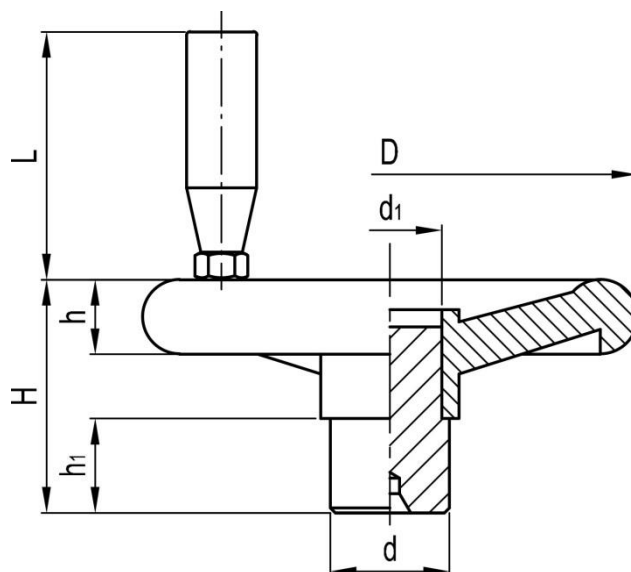

Datasheet

Four spoke handwheel with revolving handle, through hub

RS Stock No: 1612028

Specification

Handwheel material: Phenoplast, vegetal fibre reinforced

Revolving handle material: Glass-fibre reinforced technopolymer

Zinc-plated steel visible hub with preformed punching for through-hole

ENGLISH

Stock no	D	d	d1	H	h	h1	L
1612026	100	24	21	47	15	17	51
1612027	120	25	21	49	16	15	70
1612028	140	28	23	54	20	17	70
1612029	160	32	27	56	22	21	85
1612030	200	40	32	72	25	25	85
1612031	250	50	42	82	29	29	95
1612032	300	52	42	95	35	30	95