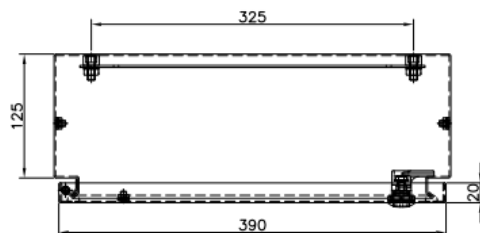

### Mechanical Specifications

<b>External Height</b>	400 mm
<b>External Depth</b>	150 mm
<b>External Width</b>	400 mm
<b>Dimensions</b>	400 mm x 150 mm x 400 mm
<b>Weight</b>	11.13 kg

Stock No.	Brand	Product Name	Colour	Body Material	Dimensions
7491822	RS PRO	304 Stainless Steel Wall Box	Unpainted	304 Stainless Steel	250 mm x 300 mm x 150 mm
7491838	RS PRO	304 Stainless Steel Wall Box	Unpainted	304 Stainless Steel	300 mm x 300 mm x 150 mm

Additional Information / Installation Diagrams / Illustrations / Accessories

FRONT VIEW

SIDE VIEW

TOP VIEW