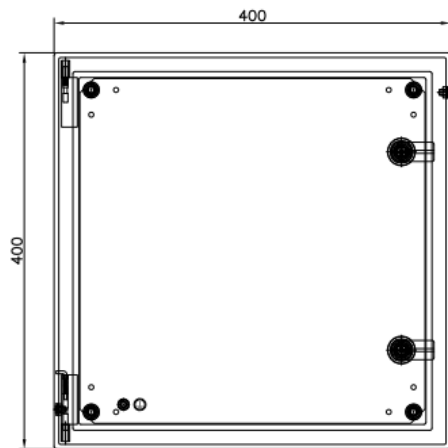

### Mechanical Specifications

<b>External Height</b>	400 mm
<b>External Depth</b>	150 mm
<b>External Width</b>	400 mm
<b>Dimensions</b>	400 mm x 150 mm x 400 mm
<b>Weight</b>	11.13 kg

Stock No.	Brand	Product Name	Colour	Body Material	Dimensions
7491822	RS PRO	304 Stainless Steel Wall Box	Unpainted	304 Stainless Steel	250 mm x 300 mm x 150 mm
7491838	RS PRO	304 Stainless Steel Wall Box	Unpainted	304 Stainless Steel	300 mm x 300 mm x 150 mm

Additional Information / Installation Diagrams / Illustrations / Accessories

FRONT VIEW

SIDE VIEW

TOP VIEW