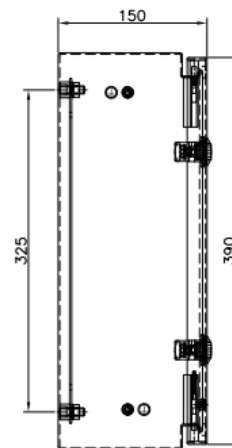

### Mechanical Specifications

<b>External Height</b>	400 mm
<b>External Depth</b>	150 mm
<b>External Width</b>	400 mm
<b>Dimensions</b>	400 mm x 150 mm x 400 mm
<b>Weight</b>	11.13 kg

Stock No.	Brand	Product Name	Colour	Body Material	Dimensions
7491822	RS PRO	304 Stainless Steel Wall Box	Unpainted	304 Stainless Steel	250 mm x 300 mm x 150 mm
7491838	RS PRO	304 Stainless Steel Wall Box	Unpainted	304 Stainless Steel	300 mm x 300 mm x 150 mm

Additional Information / Installation Diagrams / Illustrations / Accessories

FRONT VIEW

SIDE VIEW

TOP VIEW