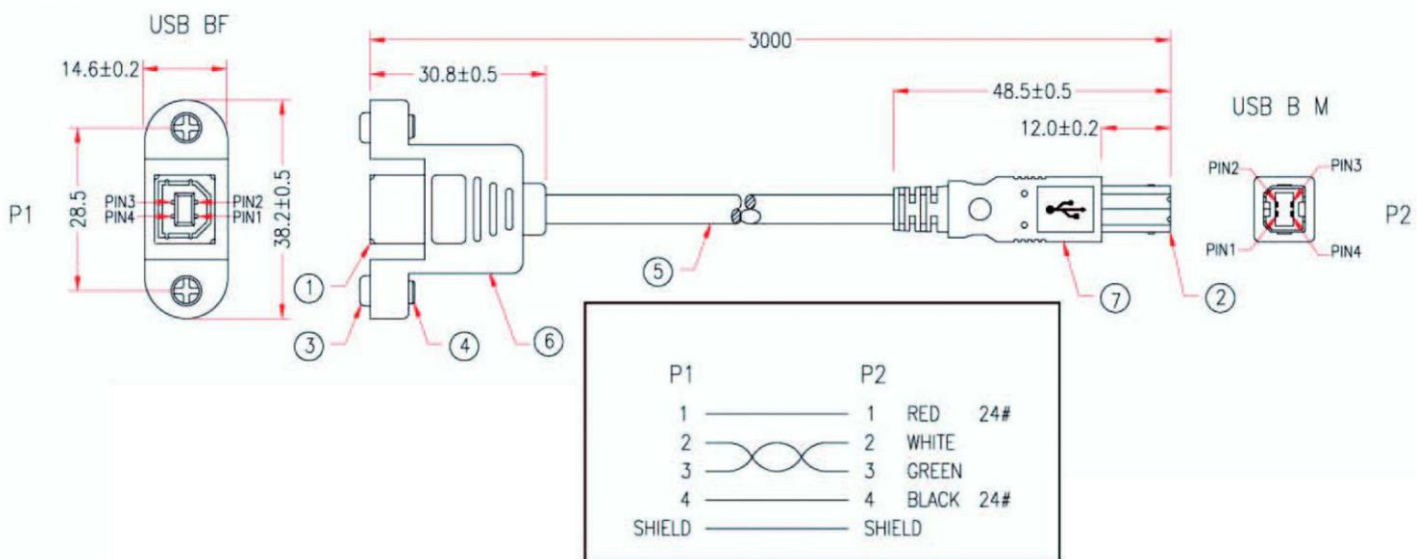

Datasheet

RS PRO 30cm USB 2.0 Type B Male to Type B Female Panel Mount Data Cable - Black

Stock number: 236-9153

EN

The RS Pro USB 2.0 panel mount cable is a 30cm male to female cable typically used to fit to a faceplate.

Manufactured on UL Cable UL material UL File number E323399 UL Style number 2725

RoHS / REACH / CE / UKCA

rspro.com