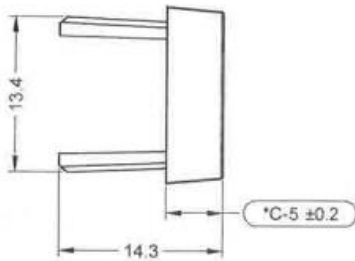

Datasheet

Red Square Push Button Lens For Use With SD16 Series

RS Stock number 745-2603

Dimensions: (mm)

Specifications

Colour: Red
Length: 16mm
Shape: Square Flat
Material: PMMA / PC
RoHS Compliant