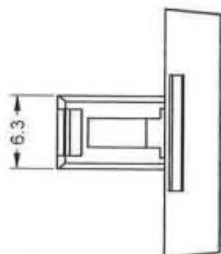

Datasheet

Red Square Push Button Lens For Use With SD16 Series

RS Stock number 745-2603

Dimensions: (mm)

Specifications

Colour: Red
Length: 16mm
Shape: Square Flat
Material: PMMA / PC
RoHS Compliant