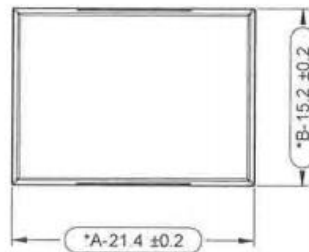

Datasheet

Red Square Push Button Lens For Use With SD16 Series

RS Stock number 745-2603

Dimensions: (mm)

Specifications

Colour: Red
Length: 16mm
Shape: Square Flat
Material: PMMA / PC
RoHS Compliant