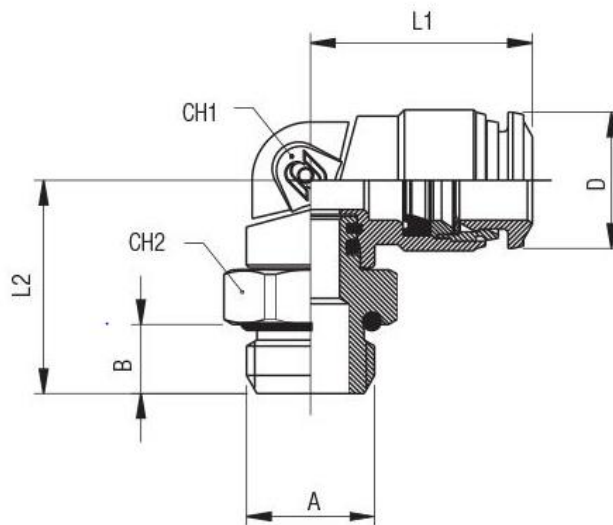

Product Description

The RS PRO orienting elbow male adaptor (parallel) works in - 0.99 bar to 20 bar pressure range. It is mainly used in dairy, coffee machine, vending, food & beverage, medical, vacuum applications. It is available in brass with Food Grade coating. In combination with FEP tubes, it is the most demanded solution for the Food & Beverage market. Because of the special coating it can be used also in aggressive environment. RoHS and REACH compliant.

General Specifications

Material	Nickel Plated Brass
Applications	Lubrication System, Cooling System, Pneumatic Machinery Equipment

Mechanical Specifications

Connection Type	Threaded, Tube
Tube Connection Size	4mm
Coupling Gender	Male
Threaded Connection	M5 Male
Thread Size	M5mm
Hose Barb Connection	4mm
Mounting Hole Diameter	10mm
Wrench Size1	9
Wrench Size2	8
Length L1	18mm
Length L2	16.1mm

Operation Environment Specifications

Minimum Operating Temperature	-15°C
Maximum Operating Temperature	190°C

Similar Products

Parameters	2312758	2312760
Brand	RS PRO	RS PRO
Thread Size	1/8in	1/8in
Wrench Size1	9	11
Wrench Size2	13	13
Length L1	18mm	21mm
Length L2	16.1mm	18.1mm