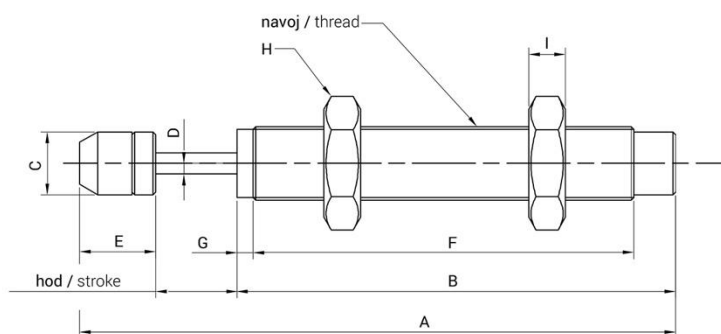

Similar Products

Stock No.	Brand	Product Name	Attribute 1	Attribute 2
2351086	RS PRO	Shock absorber	M10 thread	Without cap
2351088	RS PRO	Shock absorber	M14 thread	Without cap

Dimensions

AC SERIJA – SAMONASTAVLJIVI / AC SERIES – SELF COMPENSATING

Delovna temperatura -10 ~ + 80 °C
Working Temperature

Tip Type	Hod [mm] Stroke [mm]	Max. Nm za ciklus (Et) Max. Nm per cycle (Et)	Max. Nm na uro (Etc) Max. Nm per hour (Etc)	Max. možna masa (Me) [kg] Max. effective mass (Me) [kg]	Max. naletna hitrost (v) [m/s] Max. impact speed (v) [m/s]
2351086	7	6	12,400	12	0,3-3,5
2351087	12	20	33,000	40	0,3-5,0
2351088	12	20	33,000	40	0,3-5,0
2351089	15	59	38,000	120	0,3-5,0

UNI-AIR PNEUMATICS / SHOCK ABSORBERS

Tip Type	Teža [g] Weight [g]	Navoj Thread	A	B	C	D	E	F	G	H	I
2351086	25	M10x1,0	-	47	-	3	-	39,0	3	12,7	3
2351087	70	M14x1,5	89,5	67	12,0	4	10,5	58,0	4	19	5
2351088	65	M14x1,5	-	67	-	4	-	58,0	4	19	5
2351089	160	M20x1,5	103,8	73	17,8	6	15,8	62,0	4	26	7