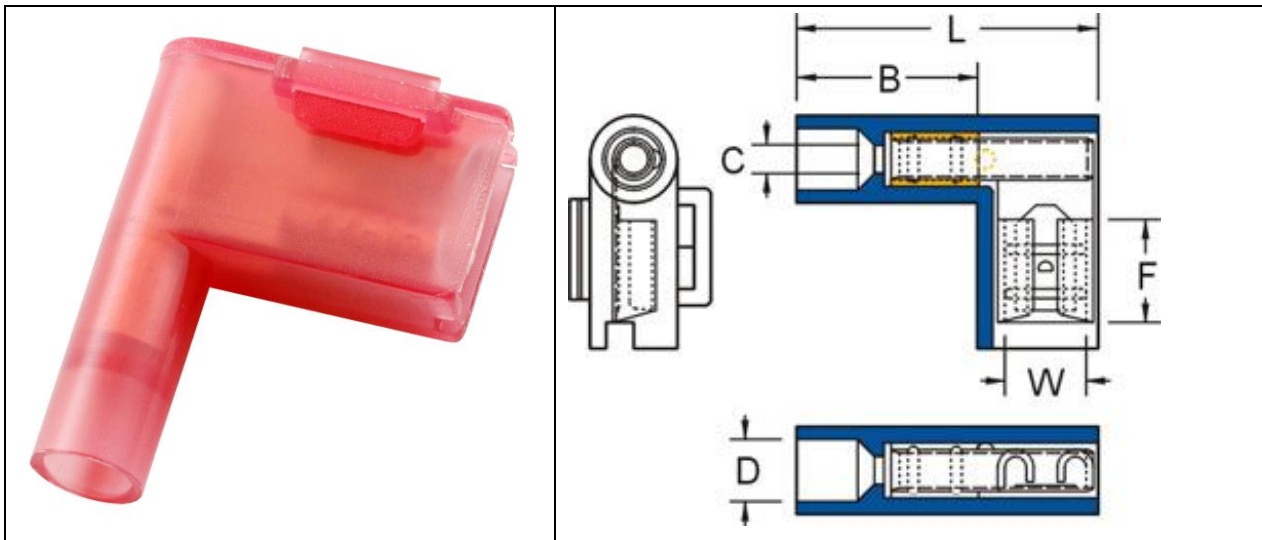

EN

Datasheet

RS PRO NYLON-INSULATED DOUBLE CRIMP FLAG FEMALE DISCONNECTORS

Stock number: 178-8345

MAXIMUM ELECTRIC CURRENT:

A.W.G.	22	20	18
AMP.	3	4	7

MAXIMUM ELECTRICAL RATING: 105° C 300 VOLTS MAX.

INSULATION MATERIAL: NYLON

TERMINAL MATERIAL: BRASS

INSULATION COLOR: RED

WIRE RANGE A.W.G. mm ²	ITEM NO.	NEMA TAB	DIMENSION inch(mm)					
			W	F	L	B	D	T
22-18 A.W.G.	178-8345	.032X.250 (0.8X6.35)	0.26	0.295	0.819	0.433	0.160	0.016
0.5-0.75 mm ²			6.6	7.5	20.8	11	4.000	4