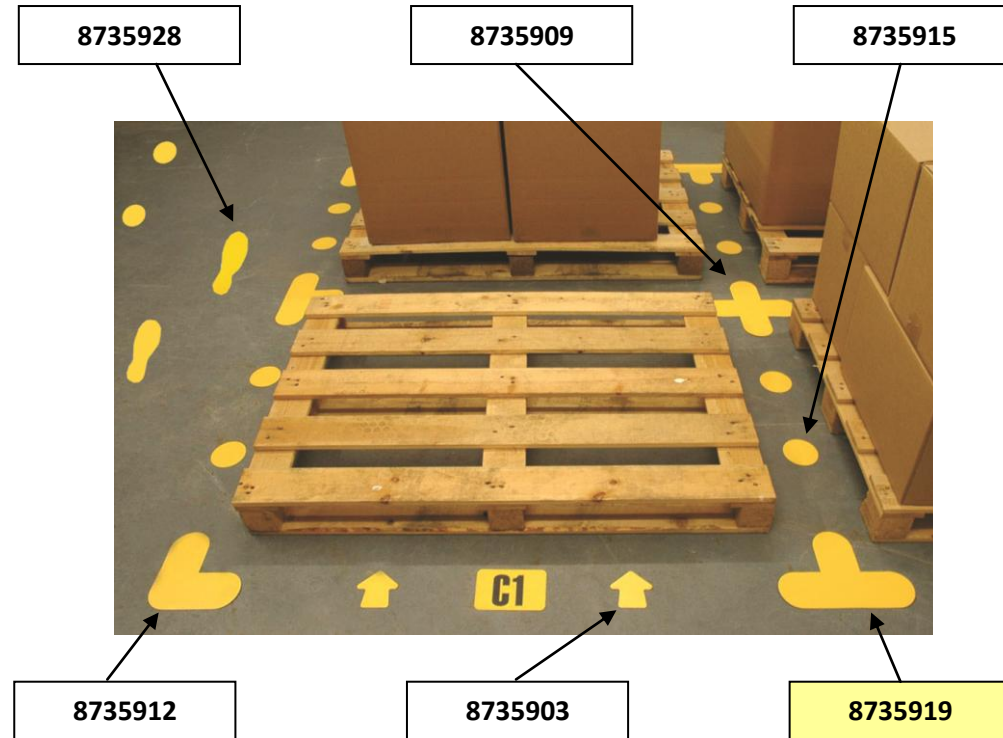

# Datasheet

**RS Stock No. 8735919**

**T Shaped Floor Sign, 200x300mm, 10 Pack**

- Highlight walkways, fork truck routes and pallet positions on the warehouse floor
- Tough PVC with aggressive adhesive backing
- Mark block stack pallet areas quickly and effectively with no mess
- Designed to withstand everyday warehouse traffic
- Suitable for clean, flat, sealed surfaces
- Packs available in Yellow, Red, Blue, Green, Black and White

Description	Size (mm)	(Pack Qty)	RS Stock No
+ Shaped Floor Sign,300x300mm	L300 x W300	10	<b>8735909</b>
Arrow Shaped Floor Sign,90mm	H90	100	<b>8735903</b>
L Shaped Floor Sign,200x200mm	L200 x W200	10	<b>8735912</b>
Circle Shaped Floor Sign,90mm	90 DIA	100	<b>8735915</b>
<b>T Shaped Floor Sign,200x300mm</b>	<b>L200 x W300</b>	<b>10</b>	<b>8735919</b>
Feet Shaped Floor Sign,300x100mm	L300 x W100	10	<b>8735928</b>