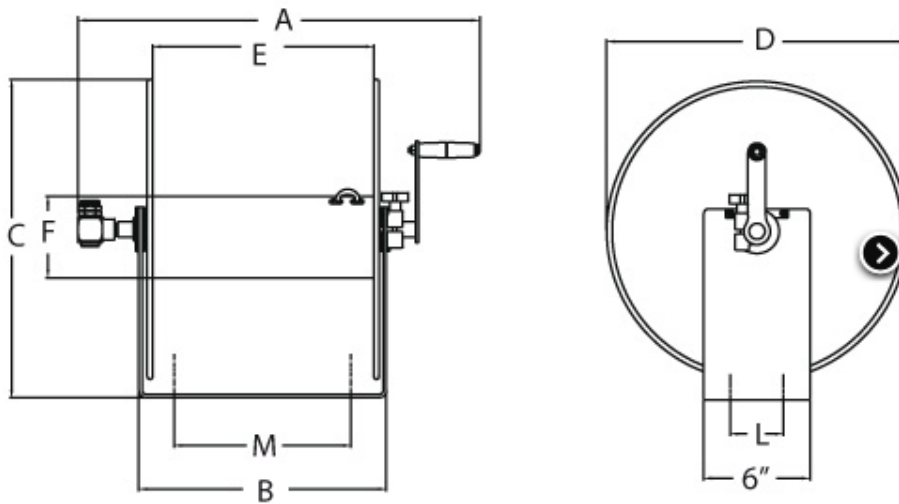

**Specification**

<b>TYPE</b>	
Manual & Motor	Hand Crank
<b>HOSE</b>	
I.D. (Inside Diameter)	12mm
Length(m)	69
Pressure(BAR)	280
No. of Hoses	1 - Single
Supplied with Hose	No
<b>APPLICATIONS</b>	
Media	Air or Water
Construction	Steel
Max Working Temp	99°C
Weight	13 kg
<b>SWIVEL</b>	
Material	Brass
Seals	Nitrile
<b>CONNECTION</b>	
Inlet	1/2"
Outlet	1/2"

## Dimensions

ENGLISH

A	B	C	D	E	F	L	M
140	164	432	419	587	451	79	267

**All dimensions are in mm**