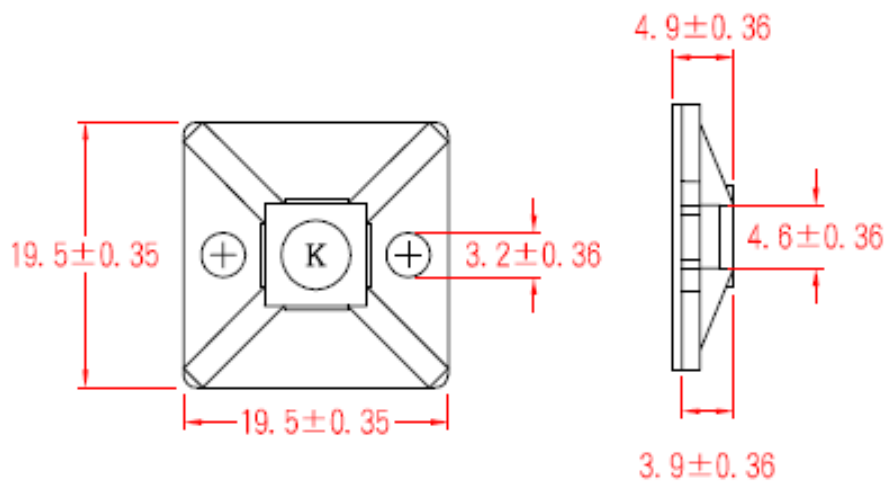

Unit: mm

RS ITEM NO.	L	W	H	T	Color	Packing
227996	19.5	19.5	3.9	4.6	Natural	50PCS
2040243						100PCS
8111726					Black	50PCS
2040241						100PCS
2040242						10PCS

** 2pcs on a strip (Simply peel off backing paper)