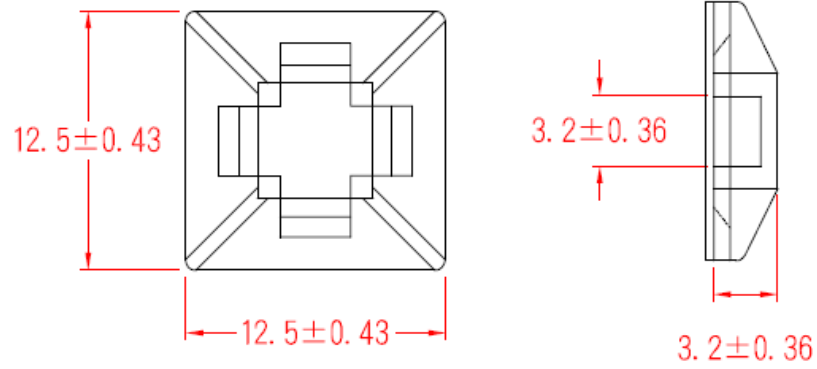

- Material: UL approved Nylon 66, 94V-2 with adhesive tape.
- Color: Natural and black
- SELF-ADHESIVE TIE MOUNTS is designed to support light weight wire bundles when properly applied on any clean, smooth, grease-free surface. For heavy support, mounting hole is provided for screws.
- To apply, simply peel off liner and apply mount to surface. After that, cable ties can be inserted to secure wire bundles.

Unit: mm

| RS ITEM NO. | L | W | H | T | Color | Packing |
|-------------|------|------|-----|-----|---------|---------|
| 666751 | 12.5 | 12.5 | 3.2 | 3.2 | Natural | 50PCS |
| 2040240 | | | | | | 100PCS |
| 8111723 | | | | | Black | 50PCS |
| 2040249 | | | | | | 100PCS |

** 2pcs on a strip (Simply peel off backing paper)

Unit: mm

| RS ITEM NO. | L | W | H | T | Color | Packing |
|-------------|------|------|-----|-----|---------|---------|
| 2040245 | 28.6 | 28.6 | 5.3 | 5.5 | Black | 10PCS |
| 2040244 | | | | | | 100PCS |
| 2040247 | | | | | Natural | 100PCS |

** 2pcs on a strip (Simply peel off backing paper)

Unit: mm

| RS ITEM NO. | L | W | H | T | Color | Packing |
|-------------|------|------|-----|------|---------|---------|
| 6292514 | 38.5 | 38.5 | 7.6 | 10.2 | Natural | 50PCS |
| 2040248 | | | | | Natural | 100PCS |
| 7300335 | | | | | Black | 100PCS |
| 2040250 | | | | | Black | 10PCS |