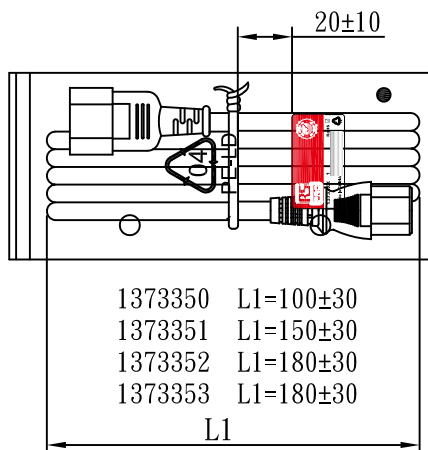

MARKING:

MARKING:

WIRING COLOR:

E: Yellow/Green

N: Blue

L: Brown

LENGED ON CORD : (E04-14)

△VDE△ KEMA-KEUR 401 401 401 △VDE△ △ CEBEC 809 Ⓢ Ⓣ Ⓡ Ⓢ NF-USE 1346  
IEMMEQU H05VV-F 3G 0.75mm<sup>2</sup> 300/500V -LF- CE

No	BOM ITEM	Q' TY	P/N
1	KPR-11 TERMINAL	3 pcs	BBN11000
2	IS-011 DUST COVER(GREY)	1 pcs	MP01101H
3	IS-011 INNER BODY	1 pcs	MI011000
4	PVC 45P (SA87, IS-011)	18 g	RPP0451H
5	KPR-14 TERMINAL	3 pcs	BBB14000
6	IS-14 INNER BODY	1 set	MI014000
7	PVC 45P (SA87, IS-14)	22 g	RPP0451H
8	PE TIE (WHITE , 6 inch )	1 pcs	KBW10006
9	PE BAG(120*260)	1 pcs	KPR10026
10	LABEL(45*25)	1 pcs	

NOTE:1. CORD 128  
2. CONTENT 137335X

CABLE	H05VV-F 3G 0.75 DENT PRINT CT-1H(GREY)			
PLUG	IS-011 + IS-14	LENGTH	L	UNIT mm
CLIENT	NAME	First connectivity	N/W	UNIT kg
	P/N	137335X	SG DWG	SR-172524-7 VER. A