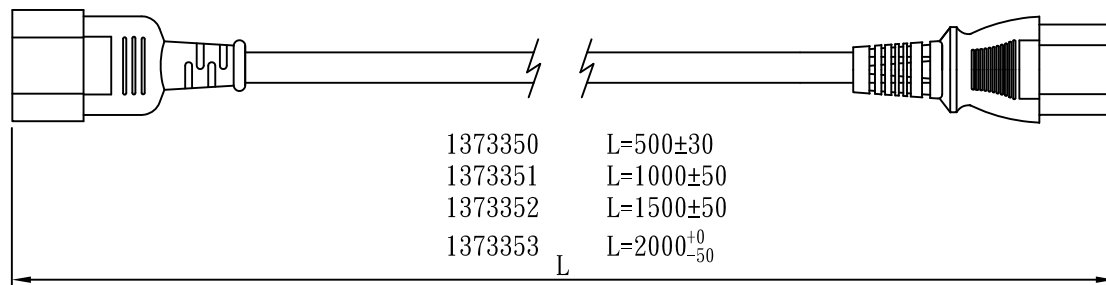

MARKING:

MARKING:

WIRING COLOR:

E: Yellow/Green

N: Blue

L: Brown

LENGED ON CORD : (E04-14)

△VDE△ KEMA-KEUR 401 401 401 △VDE△ △ CEBEC 809 Ⓢ Ⓣ Ⓡ Ⓢ NF-USE 1346  
IEMMEQU H05VV-F 3G 0.75mm<sup>2</sup> 300/500V -LF- CE

No	BOM ITEM	Q' TY	P/N
1	KPR-11 TERMINAL	3 pcs	BBN11000
2	IS-011 DUST COVER(GREY)	1 pcs	MP01101H
3	IS-011 INNER BODY	1 pcs	MI011000
4	PVC 45P (SA87, IS-011)	18 g	RPP0451H
5	KPR-14 TERMINAL	3 pcs	BBB14000
6	IS-14 INNER BODY	1 set	MI014000
7	PVC 45P (SA87, IS-14)	22 g	RPP0451H
8	PE TIE (WHITE , 6 inch )	1 pcs	KBW10006
9	PE BAG(120*260)	1 pcs	KPR10026
10	LABEL(45*25)	1 pcs	

NOTE:1. CORD 128  
2. CONTENT 137335X

CABLE	H05VV-F 3G 0.75 DENT PRINT CT-1H(GREY)			
PLUG	IS-011 + IS-14	LENGTH	L	UNIT mm
CLIENT	NAME	First connectivity	N/W	UNIT kg
	P/N	137335X	SG DWG	SR-172524-7 VER. A