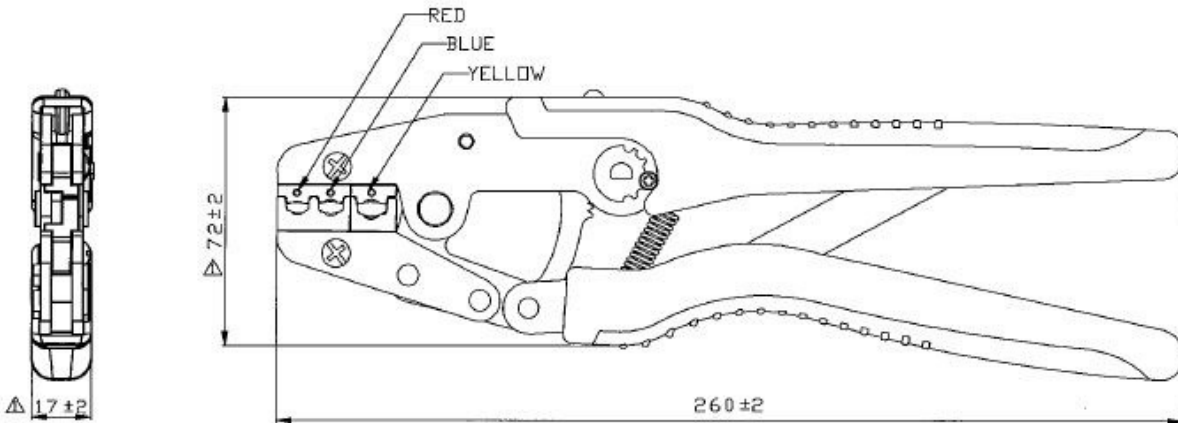

Datasheet

RS PRO CRIMPING TOOL – CRIMPING ALL DOUBLE CRIMP INSULATED TERMINALS (RING, SPADE, PIN)

Stock number: 175-2505

RS STOCK NO.	DESCRIPTION
175-2505	CRIMPING ALL DOUBLE CRIMP INSULATED TERMINALS 1. 22-16 AWG(1.25mm ²) 2. 16-14 AWG(2mm ²) 3. 12-10 AWG(5.5mm ²)