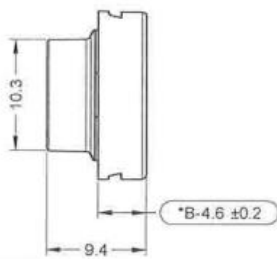

Datasheet

Green Round Push Button Lens For Use With ADA16 Series

RS Stock 745-2506

Dimensions:

Specifications

- 16mm lens
- Round Flat
- Colour: Green
- Material: PMMA / PC
- RoHS compliant