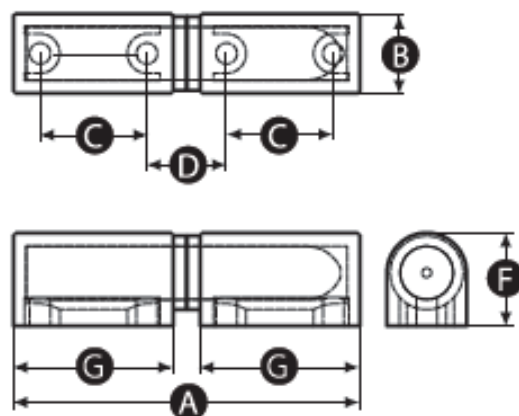

Datasheet

RS Pro Plastic Off-set Removable Lift-off Hinge

RS Stock No: 110-4573

Material

High impact resistant thermoplastic

Finish

Matt

Colour

Black

Part No.	A	B	C	D	E	F	G	Thread size
1104573	83	19	25.5	19	-	22	38	M6

Part No.	Radial load (Nm)	Axial load (Nm)	Recommended tightening torque (Nm)	Approx. shear force per screw (kN)
1104573	220	640	2.5	0.5