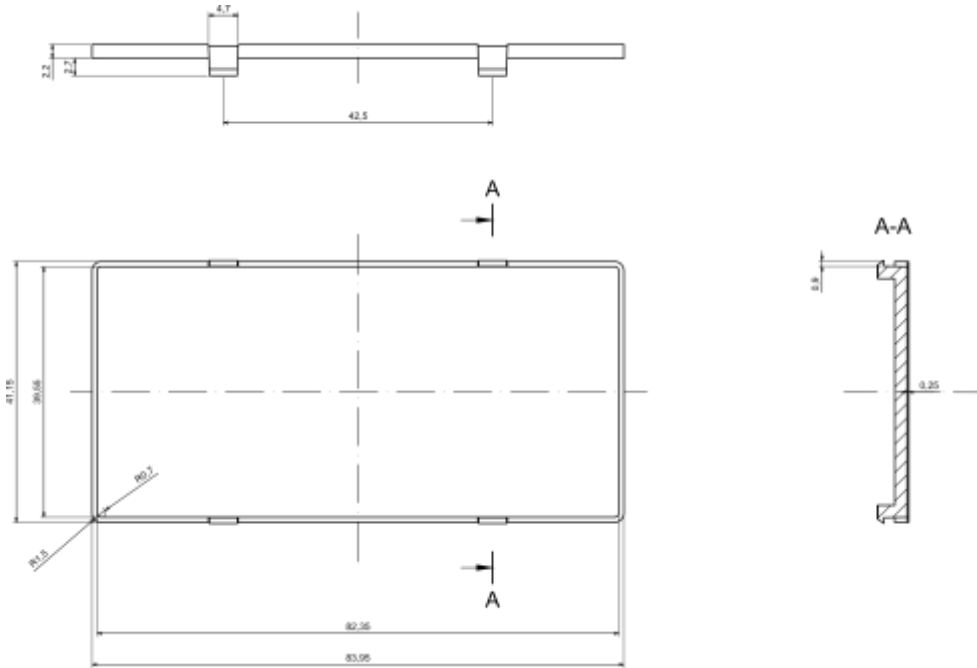

### Features and Benefits

- Front panel for ZD1005
- Easy customization
- Made of self extinguishing ABS

[rspro.com](https://rspro.com)

Category	Accessories
Type	Full
Material	ABS V0
Height	4.9 mm
Width	41.2 mm
Length	84.0 mm
Color	Lightgray (J)
Standards Met	RoHS Compliant
Certificate number	