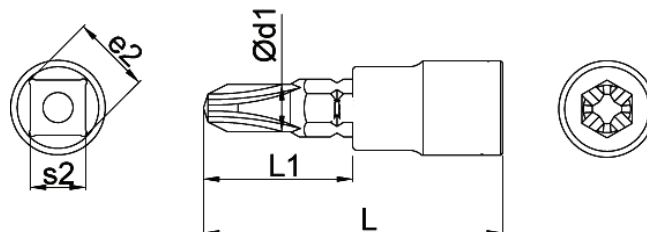

### Product features:

- Fixed ended design
- Chrome Vanadium Molybdenum steel bit
- Chrome Vanadium socket
- Mirror chrome finish

RS CODE NO	+	L mm	L1 mm	g
1923775	PH1	37	18	14
1923776	PH2	37	18	14