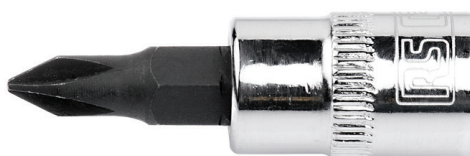

## RS Pro 1/4" Drive Phillips Socket Bits

EN

### Product features:

- Fixed ended design
- Chrome Vanadium Molybdenum steel bit
- Chrome Vanadium socket
- Mirror chrome finish

RS CODE NO	+	L mm	L1 mm	g
1923775	PH1	37	18	14
1923776	PH2	37	18	14