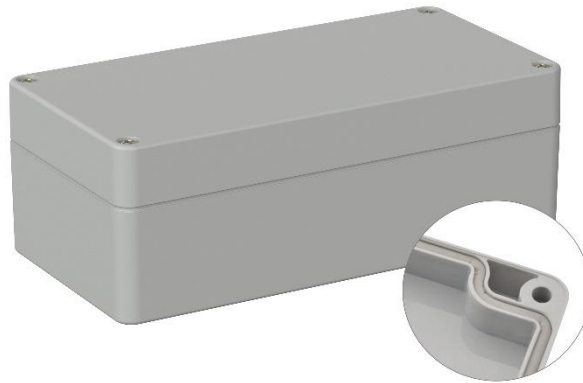

# RS PRO ABS Enclosure, Light Grey, IP66

Stock No: 201-0178

## Technical Specifications:

Body Material	ABS
Length	160 mm
Width	80 mm
Height	60 mm
IP	IP66
Colour	Light Grey