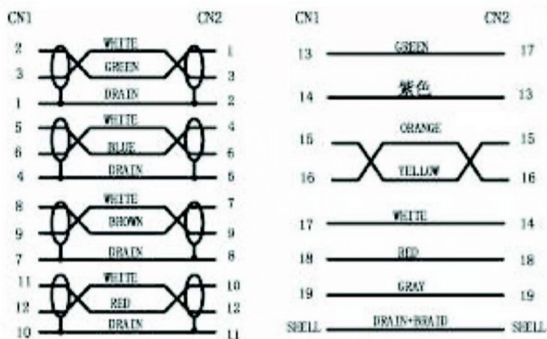

## RS PRO 3 mtr HDMI Type C (Mini) Male to HDMI Male High Speed with Ethernet Cable

Stock number: 186-3029

EN

The RSPRO 3 metre HDMI type C male to HDMI male cable which has a black PVC jack and an outer diameter of 6mm. The connectors have a gold flash covering to prevent corrosion.

The connector hoods are also made of black PVC.

HDMI is possibly the most common display connection on the market which can be found on devices ranging from PC's, Bluray players, games consoles and more. Mini HDMI, not to be confused with micro HDMI, is most commonly found on DSLR cameras and camcorders.

TABLE 1	SEE PICTURE SHOWS 1
MINI TIE	Mini Tie.Color For Black
POLYBAG	COLOR FOR NATURAL SEE NOTE:2
H. S TUBE	EVA H. S TUBE, Filmy and tybe.Color Black, ø0.6mm, L:10mm*8PCS L:12mm*1PCS. L:17mm*1PCS
H. S TUBE	EVA H. S TUBE, Filmy and tybe.Color Black, ø1.5mm, L:6mm*8PCS L:12mm*8PCS.
MOLD HOOD	Shore A 80PVC (UL94-2) color For BLACK
CABLE	HDMI 30AWG (7/0. 102BC*1P+E+WAM)*4+7/0. 102TC*1P+7/0. 102TC*5C+AEB B=0.12mm/5*16 AL-MG JACKET COLOR:PVC/BLACK (BK20) OD:6.0mm
HDMI CONNECTOR	19P/M comector Crinping Type, The Pin Gold Plating, the shell for Gold Plating