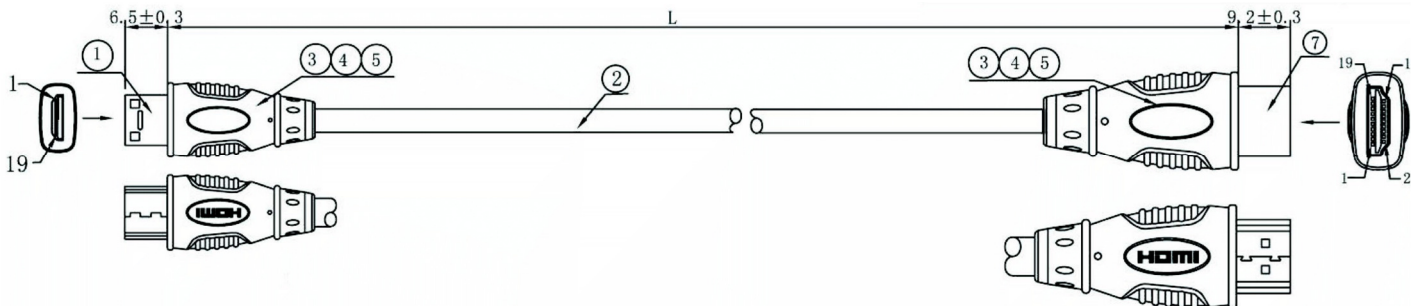

## RS PRO 3 mtr HDMI Type C (Mini) Male to HDMI Male High Speed with Ethernet Cable

Stock number: 186-3029

EN

The RSPRO 3 metre HDMI type C male to HDMI male cable which has a black PVC jack and an outer diameter of 6mm. The connectors have a gold flash covering to prevent corrosion.

The connector hoods are also made of black PVC.

HDMI is possibly the most common display connection on the market which can be found on devices ranging from PC's, Bluray players, games consoles and more. Mini HDMI, not to be confused with micro HDMI, is most commonly found on DSLR cameras and camcorders.

TABLE 1	SEE PICTURE SHOWS 1
MINI TIE	Mini Tie.Color For Black
POLYBAG	COLOR FOR NATURAL SEE NOTE:2
H. S TUBE	EVA H. S TUBE, Filmy and tybe.Color Black, ø0.6mm, L:10mm*8PCS L:12mm*1PCS. L:17mm*1PCS
H. S TUBE	EVA H. S TUBE, Filmy and tybe.Color Black, ø1.5mm, L:6mm*8PCS L:12mm*8PCS.
MOLD HOOD	Shore A 80PVC (UL94-2) color For BLACK
CABLE	HDMI 30AWG (7/0. 102BC*1P+E+WAM)*4+7/0. 102TC*1P+7/0. 102TC*5C+AEB B=0.12mm/5*16 AL-MG JACKET COLOR:PVC/BLACK (BK20) OD:6.0mm
HDMI CONNECTOR	19P/M comector Crinping Type, The Pin Gold Plating, the shell for Gold Plating