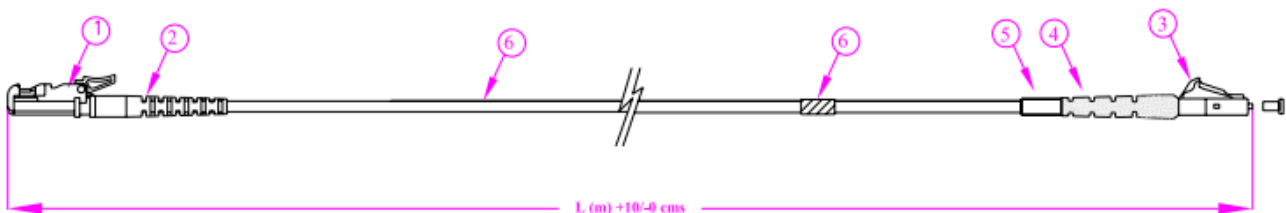

Datasheet

Fibre Optic Cable Assembly

RS Stock number 536-8727

Dimensions (mm)

No.	Description	QTY
1	E2000 Connector	1
2	E2000 Boot	1
3	LC Simplex Connector	1
4	LC Boot	1
5	LC Heat Shrink Tube	1
6	Identification Label	1
7	1.6mm Simplex Cable	1

Optical Performance

Multimode :(@ 1300nm)
 Max IL : 0.30dB Typical: 0.20dB
 Singlemode: (@1310nm and/or 1550nm)
 E-2000: Max. IL-0.30dB
 Typical: 0.20dB
 Return Loss: >50dB
 RoHS Compliant
 Coiling Diameter: Coiling Diameter of the Patchcord shall be greater than 200mm