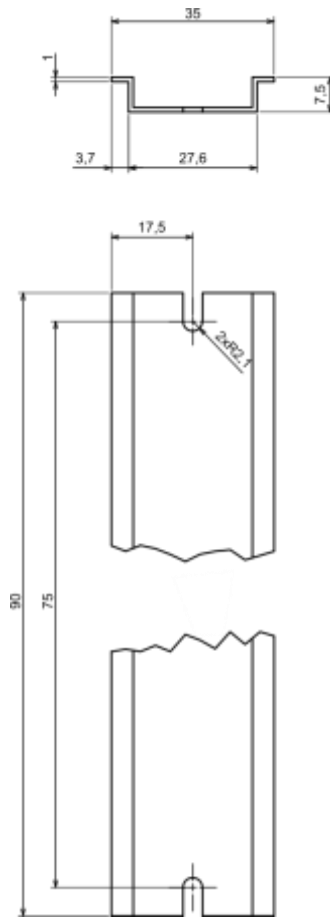

Datasheet

RS PRO DIN Rail

Stock number: 2006733

EN

Product Details

Din rail for RS PRO 1920697, RS PRO 2006658 and RS PRO 2006659 hermetic enclosures.

Features and Benefits

- Made of galvanized steel

All dimensions are given within +/-0,5mm tolerance