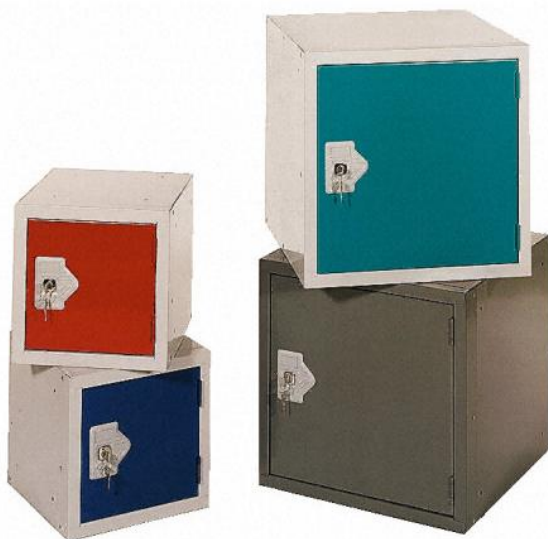

Datasheet

ENGLISH

Stock No: 239-4818

RS Pro 1 Door Red Locker, 457 mm x 457 mm x 457mm

Image representative of range

Product Details

Modular Cube Lockers

Ideal for the storage of personal protective equipment

Pre-drilled holes allow lockers to be fastened side-by-side, or stacked. The doors are fitted with semi-concealed hinges, plastic card holder and a camlock for added security

One door

Specifications:

Number of Doors	1
External Height	457 mm
External Width	457 mm
External Depth	457mm
Colour	Red