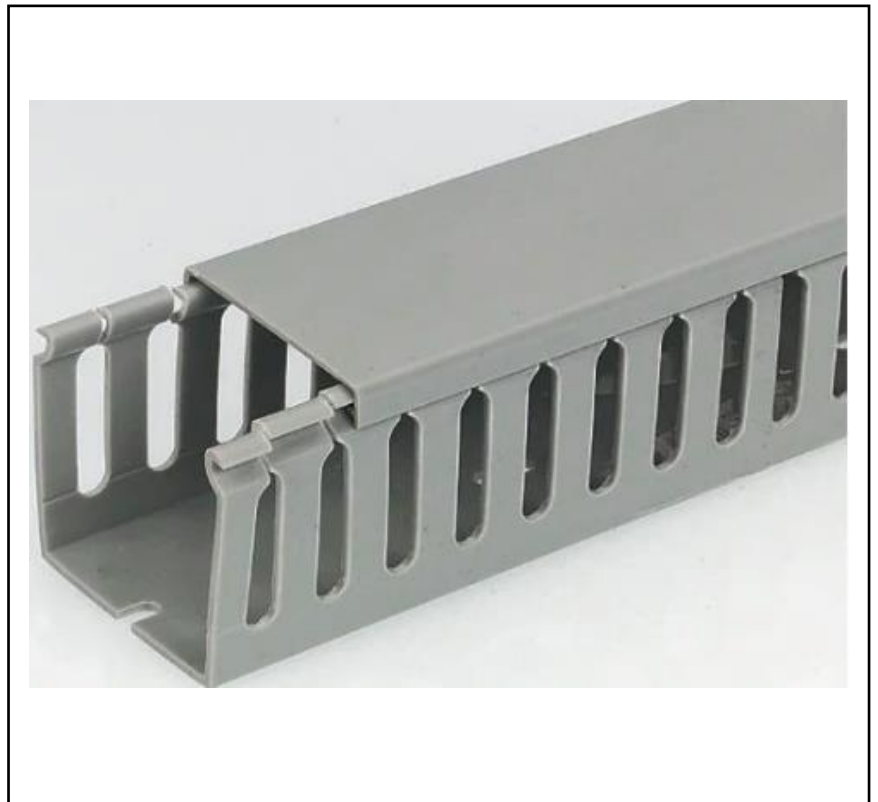

FEATURES

- Cable protection
- Slotted construction
- Significantly lower fire risk, due to self-extinguishing nature
- Slot gaps are 8mm

RS PRO Grey Slotted Panel Trunking - Open Slot, W60 mm x D80mm, L2m, PVC

RS Stock No.: 758-9308

RS Professionally Approved Products bring to you professional quality parts across all product categories. Our product range has been tested by engineers and provides a comparable quality to the leading brands without paying a premium price.