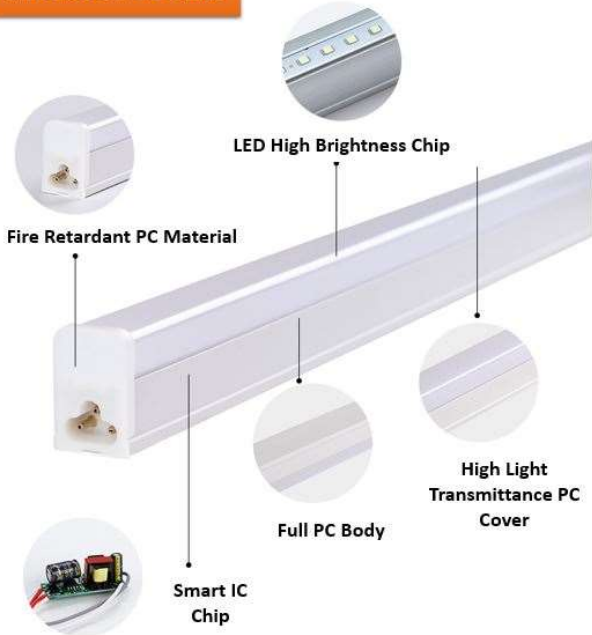

BRITZ®

LED T5 INTEGRATED TUBE SET

Description

- Input Voltage : AC 180-265V 50/60Hz
- Power : 12W Or 24W
- Light Effect : 115 lm/W
- Lumens Flux 12W : 1380 Lm
- Lumens Flux 24W : 2760 Lm
- Colour Temperature : 6500k
- Colour Rendering Index : Ra>80
- Efficiency : 25000Hrs
- Dimmable : No
- 12W Length : 600mm
- 24W Length : 1200mm
- Direct Plug and Play : Yes

PRODUCT DETAILS

Applications

Anti Flash Technology

Cornice Or Cove Lighting

Linkable

Up To 200W Connection