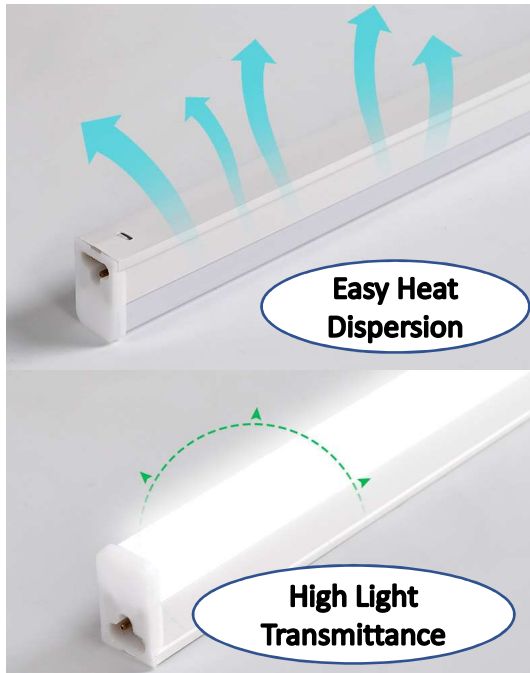

BRITZ®

LED T5 INTEGRATED TUBE SET

Description

- Input Voltage : AC 180-265V 50/60Hz
- Power : 12W Or 24W
- Light Effect : 115 lm/W
- Lumens Flux 12W : 1380 Lm
- Lumens Flux 24W : 2760 Lm
- Colour Temperature : 6500k
- Colour Rendering Index : Ra>80
- Efficiency : 25000Hrs
- Dimmable : No
- 12W Length : 600mm
- 24W Length : 1200mm
- Direct Plug and Play : Yes

PRODUCT DETAILS

Applications

Anti Flash Technology

Cornice Or Cove Lighting

Linkable

Up To 200W Connection