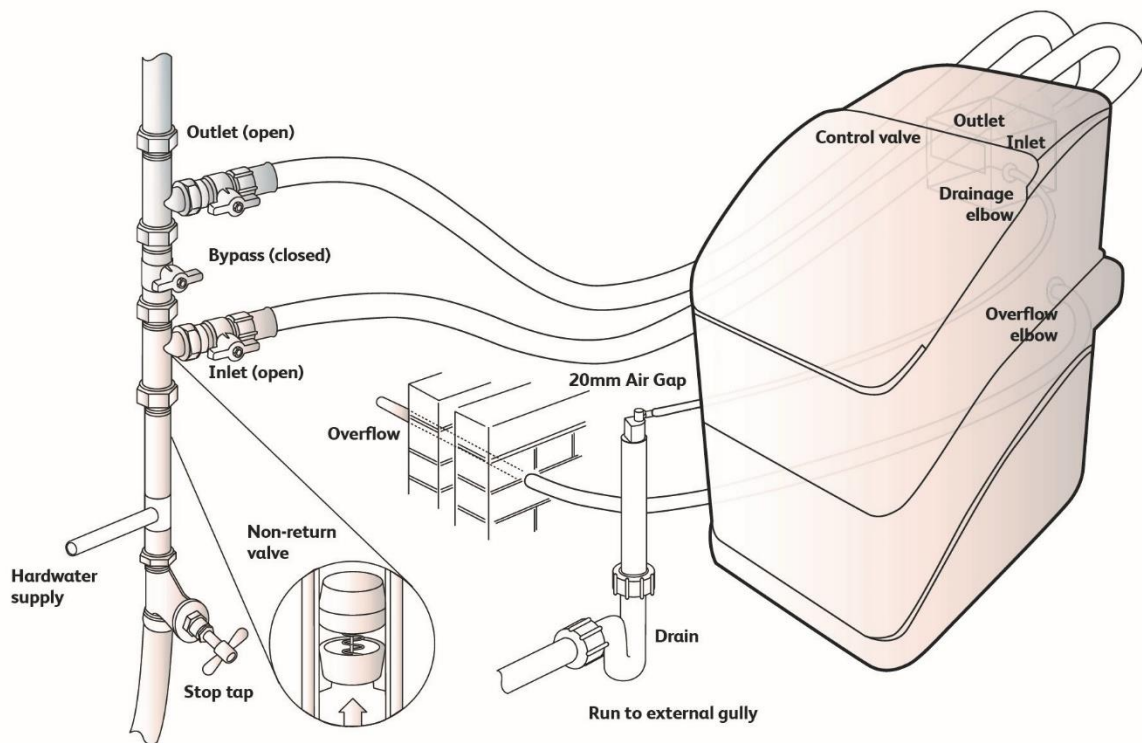

# RS PRO 22mm valve kit for Non Electric water softener

Stock No: 195-2203

## Features & Benefits:

- Suitable for 22mm installation
- High flow capabilities
- Valve kit

## Installation line drawing

## **General – component parts:-**

**2 x ¾" – 22mm compression fitting**

**1 x 22mm inlet valve**

**1 x 22mm outlet valve**

**1 x 22mm bypass valve**

**1 x 22mm non return valve**