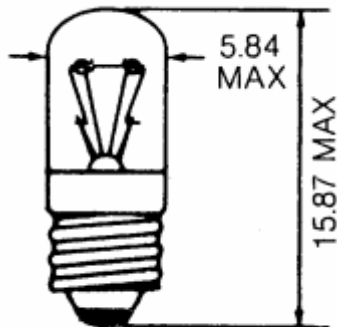

Datasheet

E5 Filament Indicator Lamp

RS Stock number 360-7519

Dimensions: (mm)

Structure	
Bulb Type	T16 Clear
Bulb Diameter	16 ± 1mm
Length	54±2mm
Base Type	BA15D/19 Ni

Design Characteristics	
Voltage	28V
MSCP	0.3CP±20%
Amperage	40mA±10%
Filament Type	Vacuum Type C-2F
Life Hours	5,000Hours