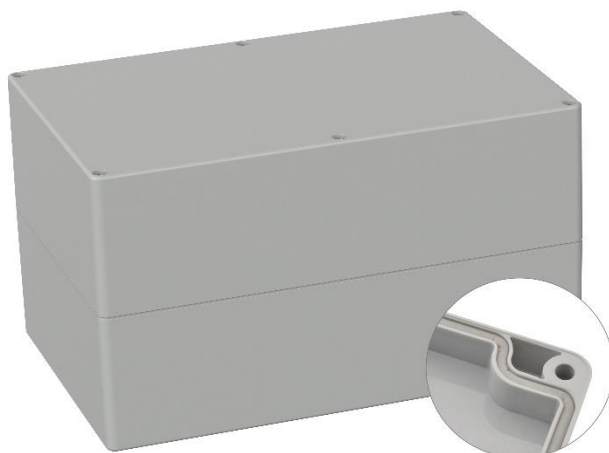

# RS PRO ABS Enclosure, Light Grey, IP66

Stock No: 201-0203

## Technical Specifications:

Body Material	ABS
Length	250 mm
Width	160 mm
Height	150 mm
IP	IP66
Colour	Light Grey