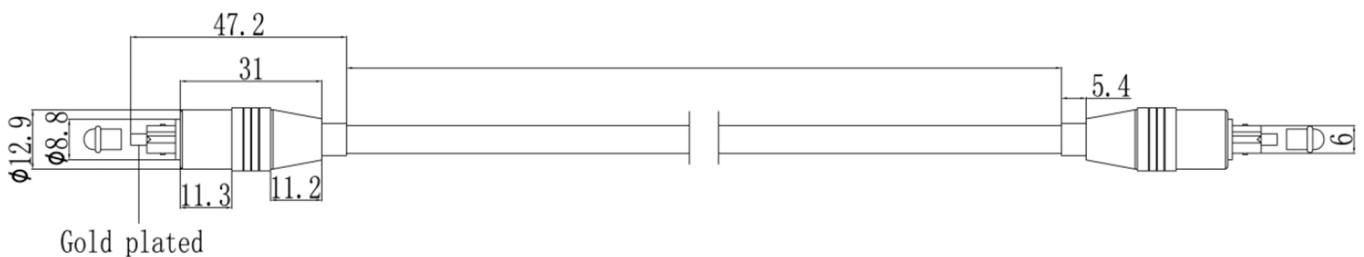

Datasheet

RS PRO 15m Toslink Male to Male Cable, Black with Metal Connectors

Stock number: 192-4513

EN

The RS PRO 15 metre, Toslink cable has a black PVC jack and metal boots.

The connectors have a small strain relief to help avoid the cable splitting around the edge of the boot.

The inner core has a diameter of 1mm and the cable has an overall outer diameter of 5mm. The inner core is made from PMMA which is an acrylic 'Plexiglas' which makes it a little more durable than a glass core.

Our Toslink cables also come with a removable protective cap to cover the core and prevent damage when not in use.

Toslink is a fibre optical, digital audio cable which can be found on many devices such as TV's, Bluray players, games consoles to name a few.