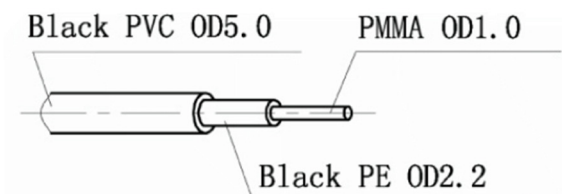

Datasheet

RS PRO 15m Toslink Male to Male Cable, Black with Metal Connectors

Stock number: 192-4513

EN

The RS PRO 15 metre, Toslink cable has a black PVC jack and metal boots.

The connectors have a small strain relief to help avoid the cable splitting around the edge of the boot.

The inner core has a diameter of 1mm and the cable has an overall outer diameter of 5mm. The inner core is made from PMMA which is an acrylic 'Plexiglas' which makes it a little more durable than a glass core.

Our Toslink cables also come with a removable protective cap to cover the core and prevent damage when not in use.

Toslink is a fibre optical, digital audio cable which can be found on many devices such as TV's, Bluray players, games consoles to name a few.