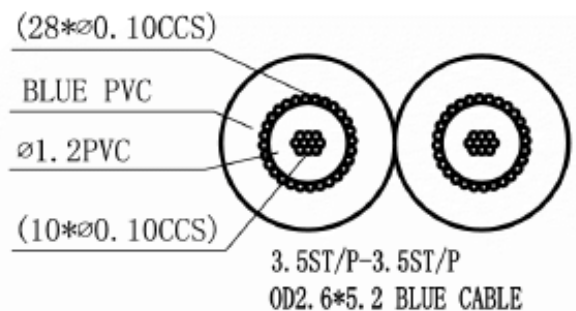

Datasheet

RS PRO 1.2m 3.5mm Stereo Cable, Blue – 5 Pack

Stock number: 2527111

EN

The RS PRO 1.2 metre, 3.5mm stereo jack cable has a blue PVC jack and moulded blue boots. They have a layer of shielding around each core to help cut down on interference.

The connectors are nickel and have a strain relief to help avoid the cable splitting around the edge of the boot.

The 3.5mm jack plug is used on a variety of audio devices.

RoHS / REACH / CE / UKCA