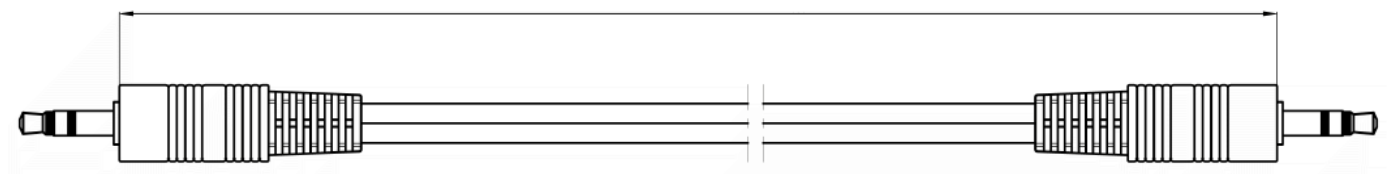

Datasheet

RS PRO 1.2m 3.5mm Stereo Cable, Blue – 5 Pack

Stock number: 2527111

EN

The RS PRO 1.2 metre, 3.5mm stereo jack cable has a blue PVC jack and moulded blue boots. They have a layer of shielding around each core to help cut down on interference.

The connectors are nickel and have a strain relief to help avoid the cable splitting around the edge of the boot.

The 3.5mm jack plug is used on a variety of audio devices.

RoHS / REACH / CE / UKCA