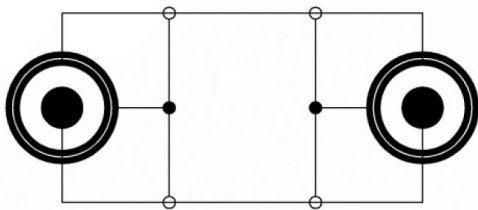

Datasheet

RS PRO 1.2m 3.5mm Stereo Cable, Blue – 5 Pack

Stock number: 2527111

EN

The RS PRO 1.2 metre, 3.5mm stereo jack cable has a blue PVC jack and moulded blue boots. They have a layer of shielding around each core to help cut down on interference.

The connectors are nickel and have a strain relief to help avoid the cable splitting around the edge of the boot.

The 3.5mm jack plug is used on a variety of audio devices.

RoHS / REACH / CE / UKCA