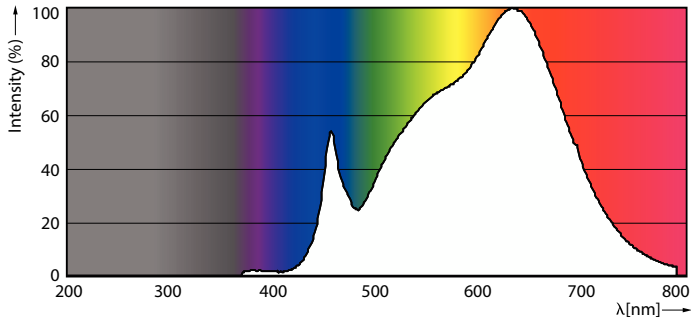

### Product data

General Information		Luminous Efficacy (rated) (Nom)	
Cap-Base	G53 [G53]		66.00 lm/W
Nominal lifetime	40,000 hour(s)	Color Consistency	<4
Switching Cycle	50,000	Color rendering index (CRI)	97
Lighting Technology	LED	LLMF At End Of Nominal Lifetime (Nom)	70 %
EU RoHS compliant	Yes	Operating and Electrical	
Light Technical		Line Frequency	- Hz
Color Code	930 [CCT of 3000K]	Input Frequency	- Hz
Beam Angle (Nom)	24 degree(s)	Power Consumption	15 W
Luminous Flux	1,000 lm	Lamp Current (Nom)	1,800 mA
Luminous Intensity (Nom)	3,500 cd	Wattage Equivalent	75 W
Color Designation	White (WH)	Starting Time (Nom)	0.5 s
Correlated Color Temperature (Nom)	3000 K	Warm-up time to 60% light	0.5 s
		Power Factor (Fraction)	0.7

## Photometric data

Light Distribution Diagram - MAS LED ExpertColor 15-75W 930 AR111 24D

General uniform lighting - MAS LED ExpertColor 15-75W 930 AR111 24D

## Photometric data

Spectral Power Distribution Colour - MAS LED ExpertColor 15-75W 930 AR111 24D