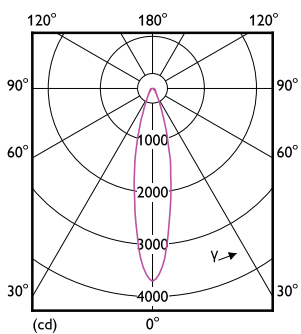

Photometric data

Light Distribution Diagram - MAS LED ExpertColor 15-75W 930 AR111 24D

General uniform lighting - MAS LED ExpertColor 15-75W 930 AR111 24D