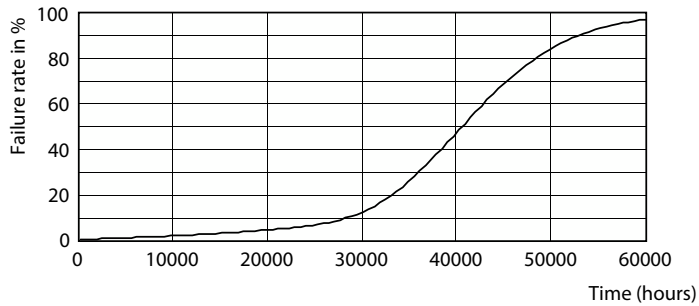

Lifetime

Life Expectancy Diagram - MAS LED ExpertColor 15-75W 930 AR111 24D