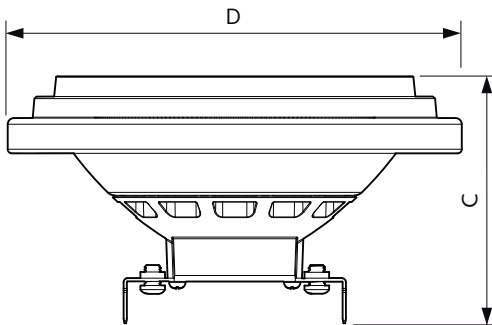

## Dimensional drawing

Product	D	C
MAS LED ExpertColor 15-75W 930 AR111 24D	111 mm	62 mm