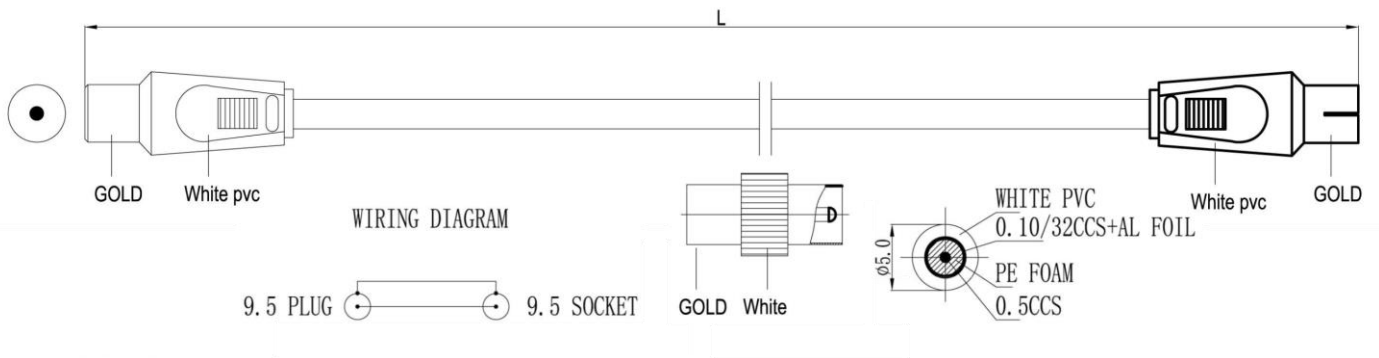

## RS PRO 10m TV Extension Cable with Male Cable with Coupler

Stock number: 2369061

EN

The RS Pro range of TV cables are constructed of coax cable with female to female connectors, they also come supplied with a male to male coupler, all contacts are Gold flashed for a high quality finish and anti-corrosive properties.