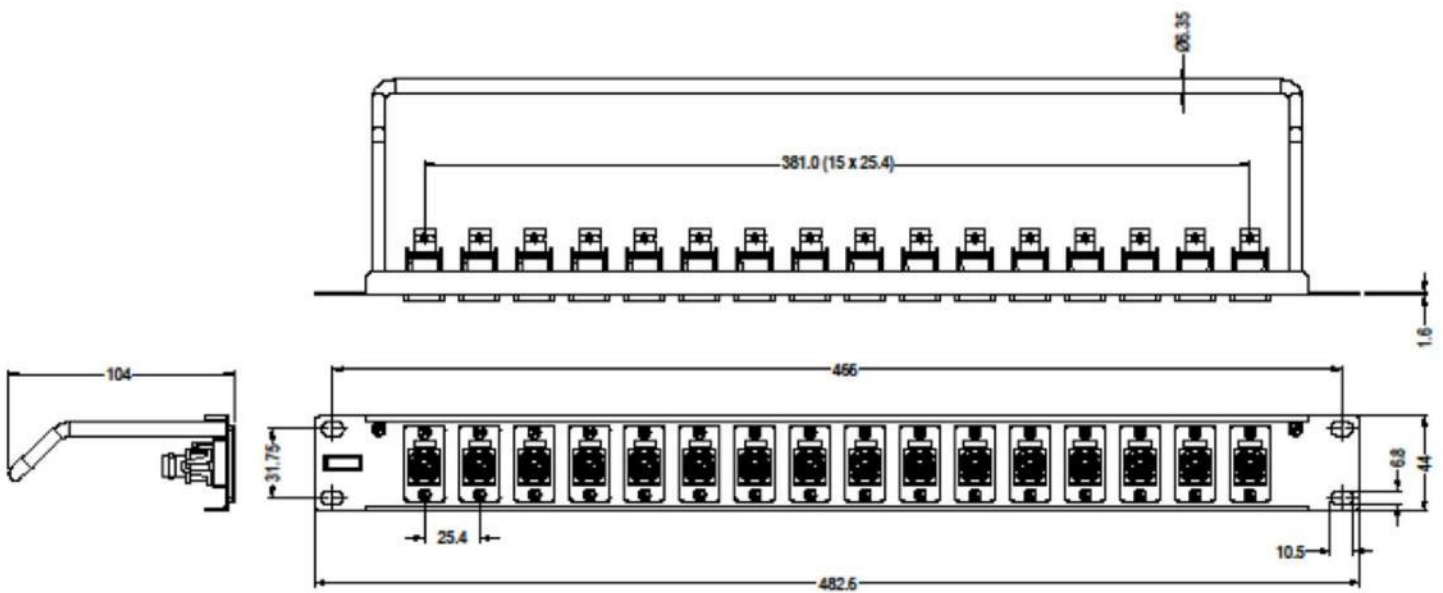

# RS PRO 1U 16 HOLE BNC LOADED SLIM PANEL

Stock No: 2522981, 2522982

16 rectangular holes with cable bar

Material: Steel, black powder coat finish.

### VARIANTS

**2522981** - 1U LOADED SLIM PANEL 16 x 50 Ohm BNC

**2522982** - 1U LOADED SLIM PANEL 16 x 75 Ohm BNC