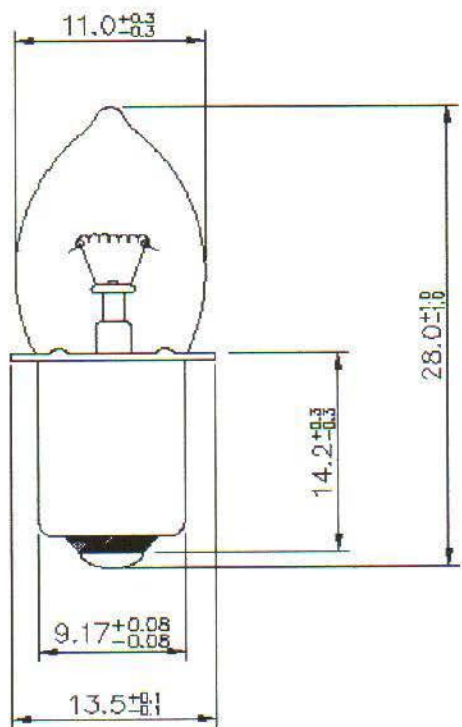

## RS Pro P13.5s Filament Indicator Lamp, Clear, 4.75 V, 500 mA, 15h

RS Stock No: **655-9025**

### Features and Benefits

- Olive shape B3 1/2 - 11 mm glass
- P13.5s prefocus base
- Vacuum

**Specifications:**

Current Rating	500 mA
Diameter	11.3 mm
Lamp Base	P13.5s
Lamp Size	B3 1/2
Length	29 mm
Lens Colour	Clear
Life Hours	15 h
Luminosity	25 lm
Voltage Rating	4.75 V

RS Stock No.	6559025
--------------	---------

*DRAWING - I*

Unit : mm

1. Structure	Bulb Type	B3 1/2
	Bulb Diameter	Ø 11.3Max.
	Length	29.0Max
	Base Type	P13.5s.
2. Design Characteristics	Voltage	4.75V
	Amperage	500mA±10%
	Luminous Flux	25Lm±20%
	Life Hours	15Hrs