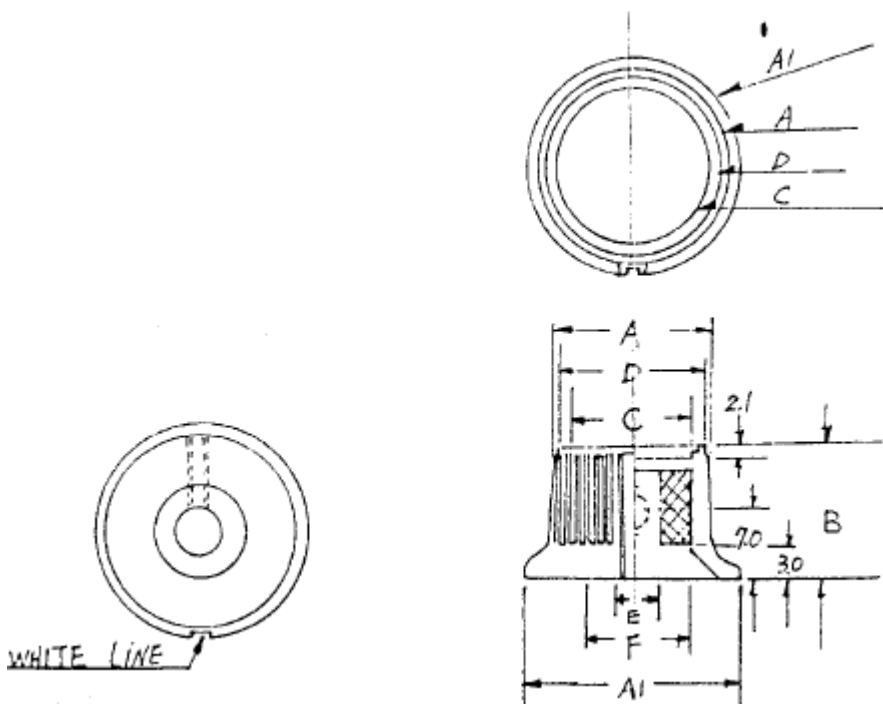

Datasheet

RS 28mm Potentiometer Knob with a White Indicator, 6mm Shaft

RS Stock [259-7023](#)

Dimensions: mm

Specifications

Body Colour: Black, Red

Indicator Colour: White

Knob Diameter: 11.6mm

Knob Height: 10mm

Knob Type: Grub Screw Knob

Shaft Size: 3.175mm