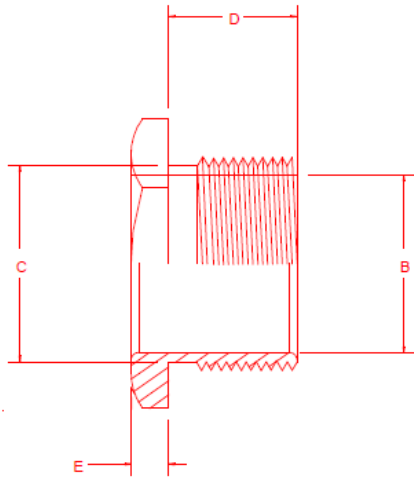

Datasheet

RS Male Bush Cable Conduit Fitting, 316 Stainless Steel Satin 20mm nominal size IP67

Stock Number: 471-1366

Finish	Satin
Fitting Type	Male Bush
IP Rating	IP67
Material	316 Stainless Steel
Nominal Size	20mm

NOMINAL SIZE	A MIN	B		C		D		E MIN
		MIN	MAX	MIN	MAX	MIN	MAX	
20	22.0	15.4	15.7	17.7	18.0	11.1	11.4	3.2
25	27.0	19.9	20.2	22.7	23.0	11.1	11.4	3.2

THREADS TO BE CM (SIZE) X 1.5 FREE FIT TO BS4568:1:1970.