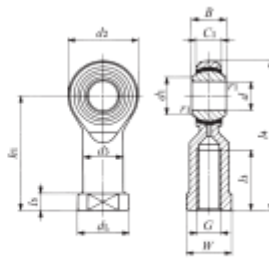

Datasheet

M22 x 1.5 Female Steel Rod End, 22mm Bore Size, 109mm Long , M22 x 1.5 Thread Size, Metric Thread Standard Female

RS Stock number 198-9049

PHS...EC

Identification number	Mass (Ref.) g	Boundary dimensions mm														Ball dia. mm (inch)	Dynamic load capacity C_d N	Static load capacity C_s N
		d	Thread G	d_2	C_1	B	d_1	l_4	h_1	l_3	l_5	W	d_3	d_L	r_{1s} mm			
490	22	M22×1.5	50	20	28	25.8	109	84	41	12	32	30	37	0.2	38.100 (1 1/2)	74 700	36 400	