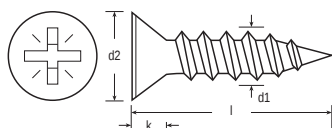

ENGLISH

Datasheet

Recessed Countersunk Stainless Steel A2-304 Woodscrew, to DIN 7997

RS Stock No **4833113**
Size **3.5 x 25mm**

d1	No. 4 3.0mm	No. 6 3.5mm	No. 8 4.0mm	No. 10 5.0mm	No. 12 5.5mm
d2	5.6	6.5	7.5	9.2	10.2
k	1.65	1.13	2.2	2.5	2.75
Recess No.	1	2	2	2	3

Please view our full range listing below

RS Stock No	Size (mm)	RS Stock No	Size (mm)
1443524	3.0 x 16	4833185	5.0 x 30
1443525	3.0 x 20	4833191	5.0 x 40
1443526	3.0 x 25	4833208	5.0 x 50
1443527	3.5 x 16	4833214	5.0 x 65
4833090	3.5 x 20	1443528	5.0 x 75
4833113	3.5 x 25	1443529	5.0 x 100
4833129	3.5 x 30		
4833135	4.0 x 20		
4833141	4.0 x 25		
4833157	4.0 x 30		
4833006	4.0 x 40		
4833163	4.0 x 50		
4833179	5.0 x 25		