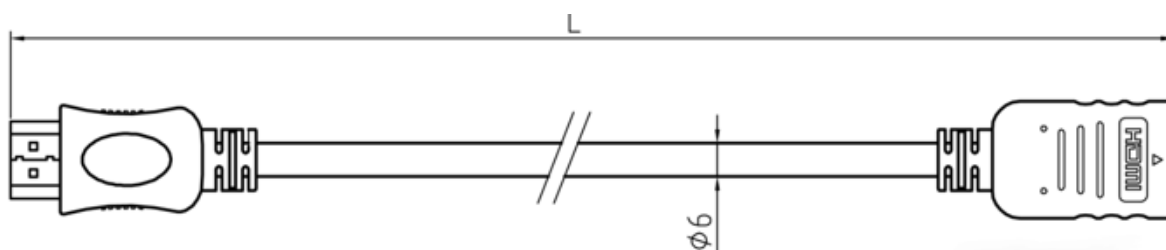

Similar Products

Stock No.	Length	Spec	Pack Size	Colour
266-8471	1m	HDMI M-F V2.0	5	Black
186-3015	1m	HDMI M-F V2.0	1	Black
252-7127	2m	HDMI M-F V2.0	5	Black
182-8515	2m	HDMI M-F V2.0	1	Black

1. HDMI CABLE V1.4 WIRE GAUGE:
   30AWG COPPER [(30#*1P+D+FAM)*5P
   +30#*4C+AL+D+BLACK PVC6.0MM]
2. HOOD: MOLDING TYPE,BLACK IN COLOR
3. CABLE ELECTRICAL TEST:
   100% OPEN SHORT & MISS WIRE TEST.
4. PACKING: 1PC/POLYBAG