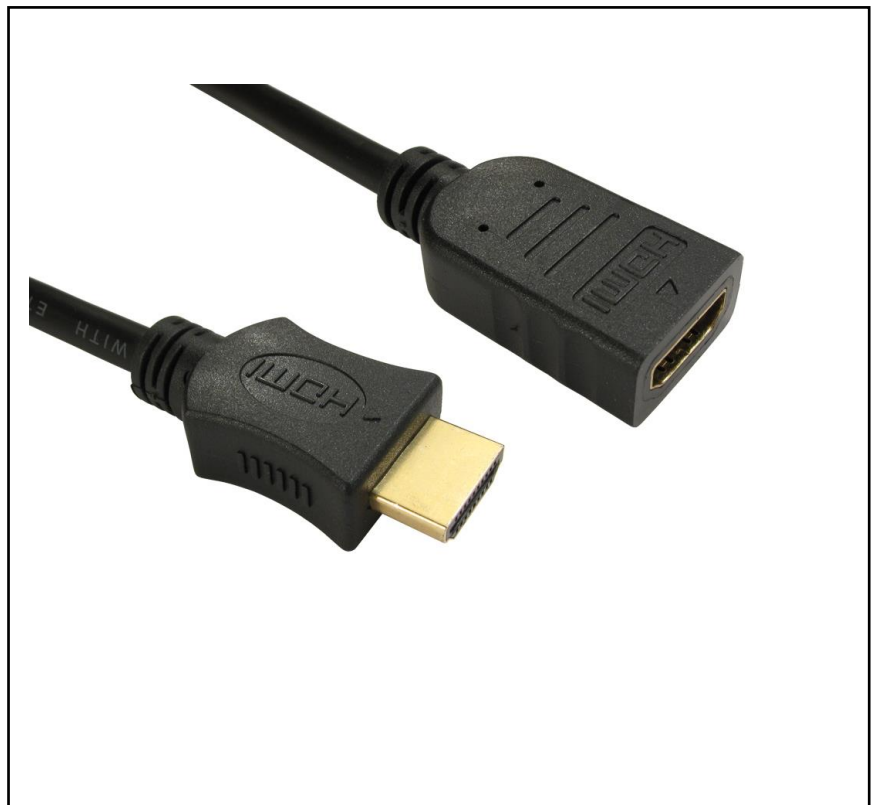

## Features

- 4K @ 60Hz
- HDMI-HDMI
- Male - Female
- Black
- 18Gbps
- 5 Pack

## RS PRO 1m HDMI M-F Cable – Black – 5 Pack

RS Stock No.: 266-8471

RS Professionally Approved Products bring to you, professional quality parts across all product categories. Our product range has been tested by engineers and provides a comparable quality to the leading brands without paying a premium price.

## Product Description

*The RSPRO 1 metre male to female HDMI cable which has a black PVC jack and an outer diameter of 6mm. The connectors have a gold flash covering to prevent corrosion.*

*The connector hoods are also made of black PVC with a small foot print of 19.44mm wide and 11mm high, and have a strain relief to prevent the jacket splitting around the boot.*