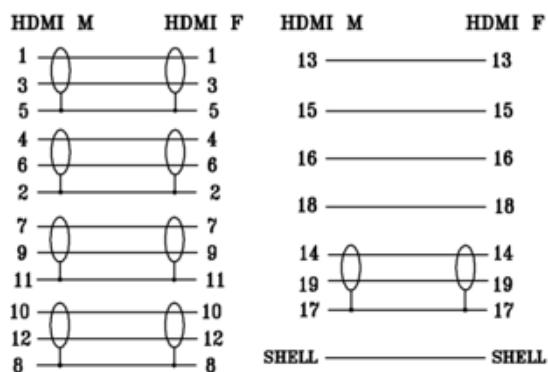

Similar Products

Stock No.	Length	Spec	Pack Size	Colour
266-8471	1m	HDMI M-F V2.0	5	Black
186-3015	1m	HDMI M-F V2.0	1	Black
252-7127	2m	HDMI M-F V2.0	5	Black
182-8515	2m	HDMI M-F V2.0	1	Black

1. HDMI CABLE V1.4 WIRE GAUGE:
   30AWG COPPER [(30#*1P+D+FAM)*5P
   +30#*4C+AL+D+BLACK PVC6.0MM]
2. HOOD: MOLDING TYPE,BLACK IN COLOR
3. CABLE ELECTRICAL TEST:
   100% OPEN SHORT & MISS WIRE TEST.
4. PACKING: 1PC/POLYBAG