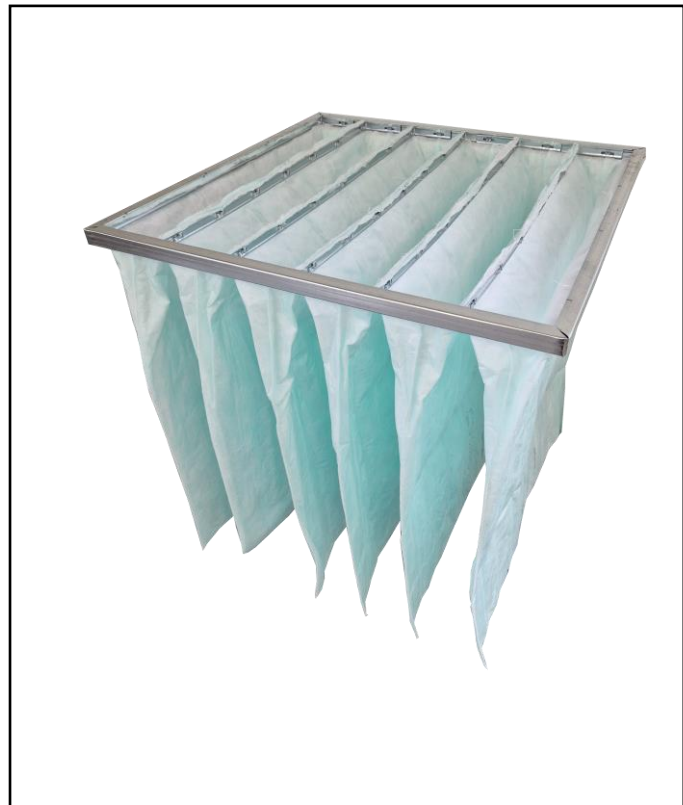

FEATURES

- 100% Polyester Filter Media
- Dual-Layer Media
- Conical Stitched Pockets for optimal airflow
- Rolled Safety Edge to Frame
- Hydrophobic Media
- Fire Retardant
- Low Price
- ePM10 Filter

RS PRO Ecoflow M6 Filter 20 X 24 X 20

RS Stock No.: 2551135

RS Professionally Approved Products bring to you professional quality parts across all product categories. Our product range has been tested by engineers and provides a comparable quality to the leading brands without paying a premium price.