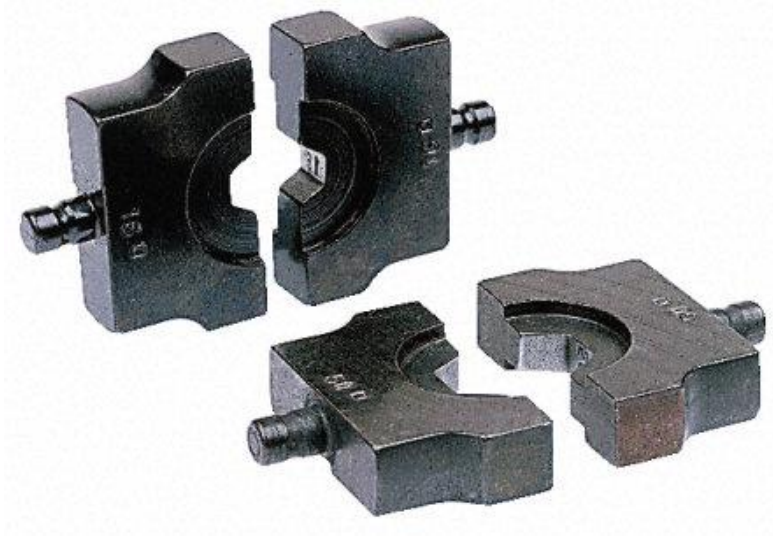

Datasheet

Hydraulic cable die set, 25sq.mm wire

RS Stock number [445-914](#)

Specifications

Connector Type: Terminal

Series: D36

Terminal Insulation: Uninsulated

Wire Size: 25 mm²